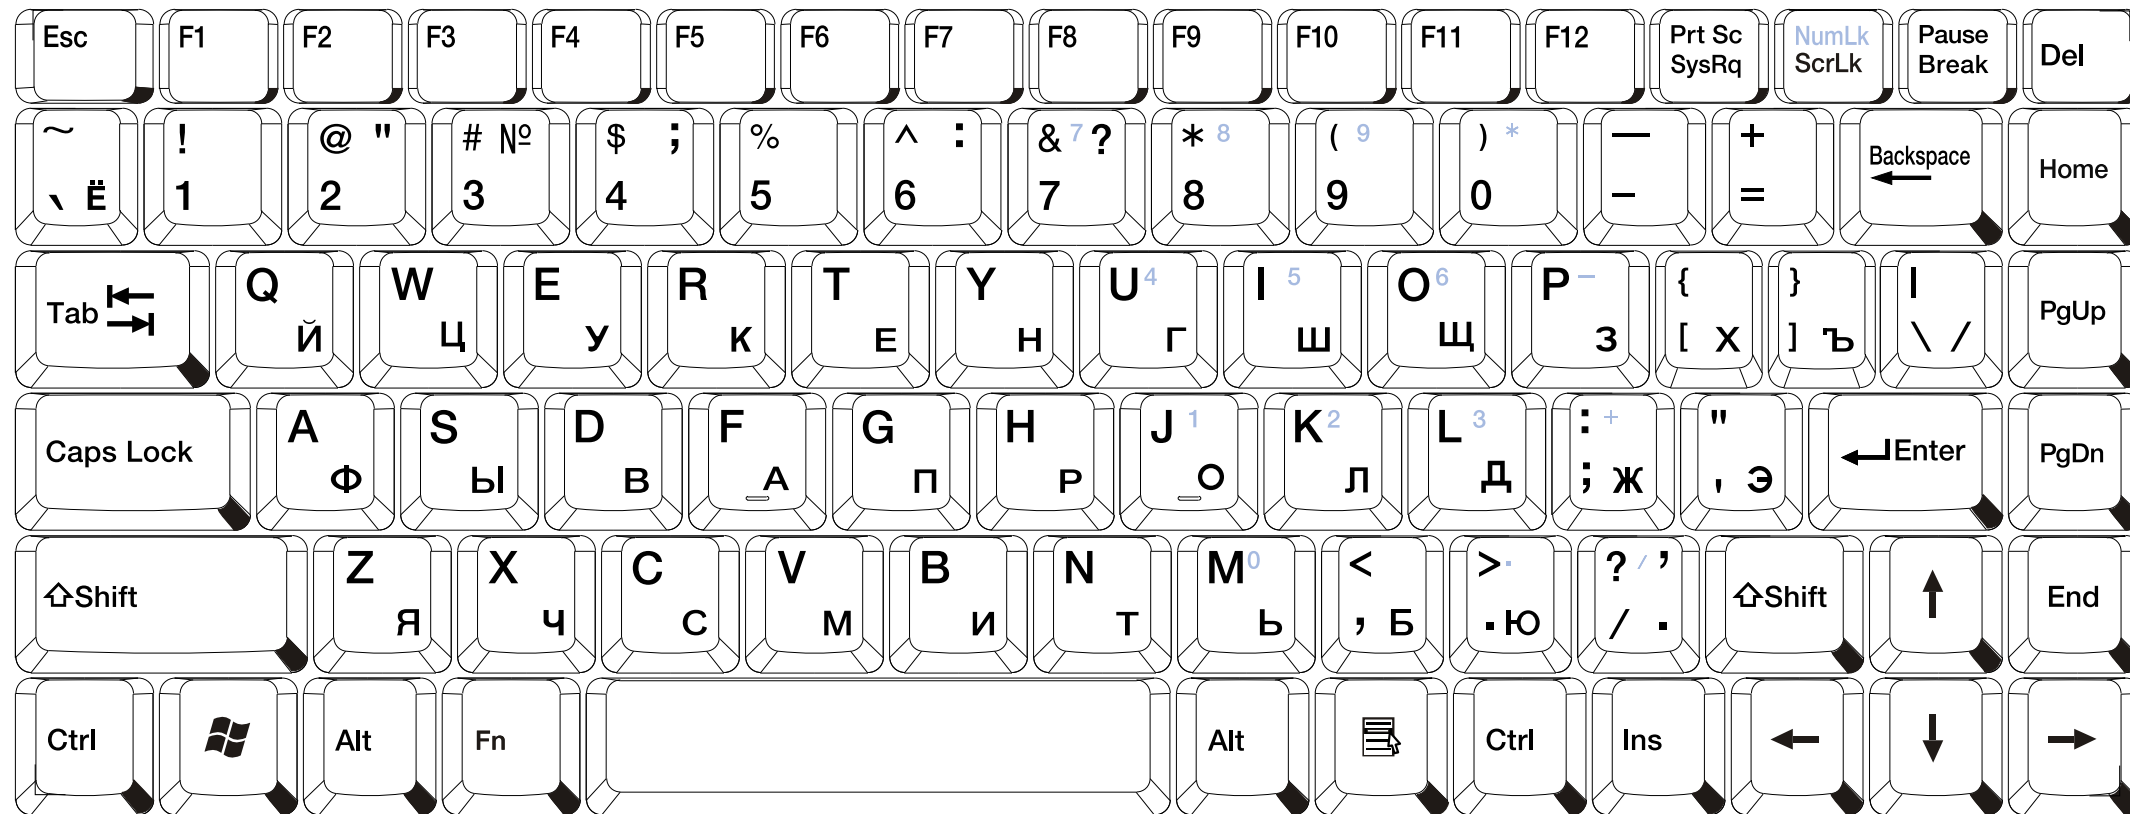

Russian (RU) Keyboard layout (87 keys)

Keycap color A017(LIGHT COLOR)
A018(DARK COLOR)

A.All printing are white on keycap

B.The pantone is 2717 c

1. fn 0 1 2 3 4 5 6 7 8 9 * - + = / NumLk

B.Text style is Helveticaneue-Medium