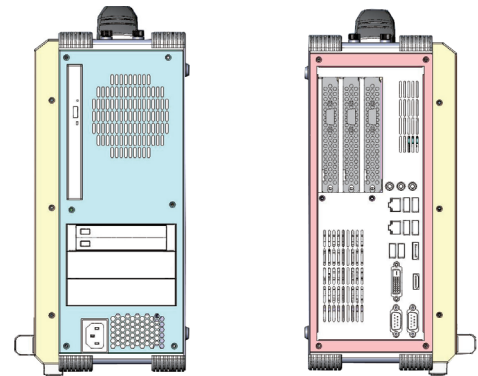

# Multi-Slot Portable Computer

## Specification

Model No	ARP998
Construction	Rugged Aluminum Construction with rubber corners
CPU	Intel Core i5-9500E, 3.00GHz Processors Option: Intel Core i7-9700E, 2.60GHz Processors
Chipset	Intel® 9th/8th Gen. Core CPU with Intel Q370 PCH
Slot	2 PCI, 1PCI-E (x16) expansion slots Option: 3x PCI-E (x8, x8, x4) slots (M.2 slot is used) Option: 3x PCI-E (x8, x8, x1) expansion slots
Display	17.3", 1920x 1080 resolution LCD display
Memory	2x 8GB DDR4 RAM
HDD	1x 240G SSD, 2x 2.5" removable
CDROM	1x Slim DVD-RW
Graphics	Intel UHD Graphics P630
Audio	Intel® Q370 PCH-H built-in HD audio controller With Realtek Codec ALC888S-VD2-GR
LAN	Intel® I219LM GbE LAN Intel® I210AT / I211AT GbE LAN
Speaker	Built-in amplified 2x 3W speakers
KB/MS	Multi-language industrial keyboard with touchpad
Power Supply	400W, 100~240 VAC, Auto switch
Dimension	418x 352x 166 mm (Wx Hx D)
Weight	7.6 kgs
Carrying Case	Padded carrying case with wheels

## Features

- All-in-one design rugged portable computer
- Compact Size Lightweight Design
- Built-in 17.3" 1920x 1080 LCD display
- Intel Core i5-9500E (3.00 GHz) Processors  
Option: Intel Core i7-9700E (2.60 GHz) Processors
- 400W, 100~240VAC Power Supply
- Industrial Keyboard multi-language with touchpad
- 2PCI, 1PCI-E (x16) expansion slots  
Option: 3PCI-E (x8, x8, x4) expansion slots  
Option: 3PCI-E (x8, x8, x1) expansion slots
- Built-in 240G SSD, 2x 2.5" removable
- Dual Gigabit Ethernet, 2x COM Port
- Carrying case to manage portable PC with ease