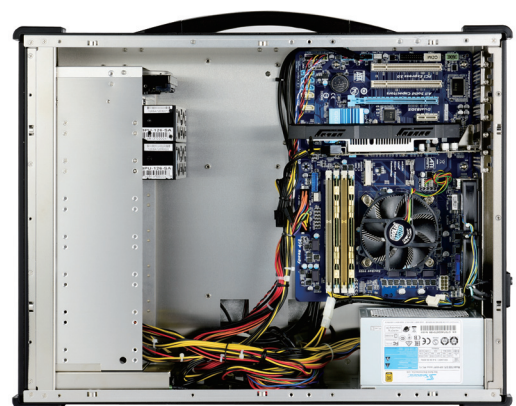

Environmental Factors

	Operating	Non-Operating
Temperature	0°C~50°C	-20°C~60°C
Relative Humidity	10%~90%	10%~95%
Approval	CE, FCC, RoHS	

Ordering Information

ARP892-23WUSP

2x 23.8" LCD, 1920x 1080, 7 slots, 7x 5.25", 750W PSU, 2DP trolley case

ARP892-23UUSP

2x 23.8" LCD, 3840x 2160, 7 slots, 7x 5.25", 750W PSU, 2DP trolley case

Option:

- 24" LCD with Sunlight readable (High brightness)
- 24" LCD with wide temperature (Operating Temp.: -20°C~70°C)
- Keyboard layout: CH, FR, GR, KR, RU, SP, UK, US