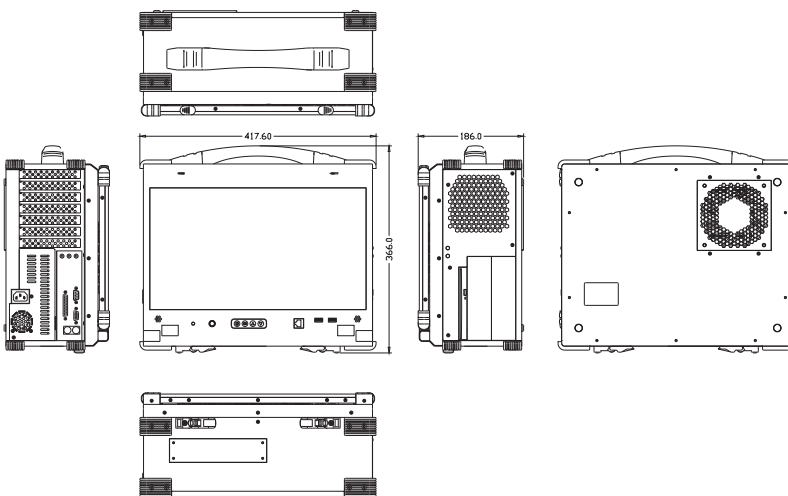

### Specification

Model No	ARP880
Construction	Rugged Aluminum Construction with rubber corners
Motherboard	Support standard ATX motherboard
Slot	Offer 7 full-length expansion slots
Display	17.3" LCD display, 1920x 1080 resolution Option: 17.3" LCD display, 3840x 2160 resolution
Drive bay	2x 5.25", 1x 2.5" hidden
VGA	AD board, DisplayPort interface (Option: DVI or VGA)
KB/MS	Multi-language industrial keyboard with touchpad
Power Supply	1U 600W, 100~240VAC, Auto switch
Speaker	Built-in amplified 2x 3W speakers
Dimension	417.6x 366x 186 mm (Wx Hx D)
Weight	8 kgs
Trolley Case	Padded trolley case with wheels

### Features

- Rugged Aluminum Construction with shock absorbing rubber corners
- 17.3" LCD display, 1920x 1080 resolution  
Option: 17.3" LCD display, 3840x 2160 resolution
- Support standard ATX motherboard
- Offer 7 full length slots expansion capability
- 1U 600W power supply, 100~240VAC
- Offer 2x 5.25", 1x 2.5" hidden drive bay
- Industrial Keyboard multi-language with touchpad
- Keyboard is integrated with the portable to allow closing against the portable for both convenience and protection in transportation
- Large handle provide convenience transportation of the portable with comfort and ease
- Trolley case to manage portable PC with ease

#### ARP880-17WUSD

17.3" LCD, 1920x 1080, 7 slots, 2x 5.25", 1x 2.5", DVI, trolley case