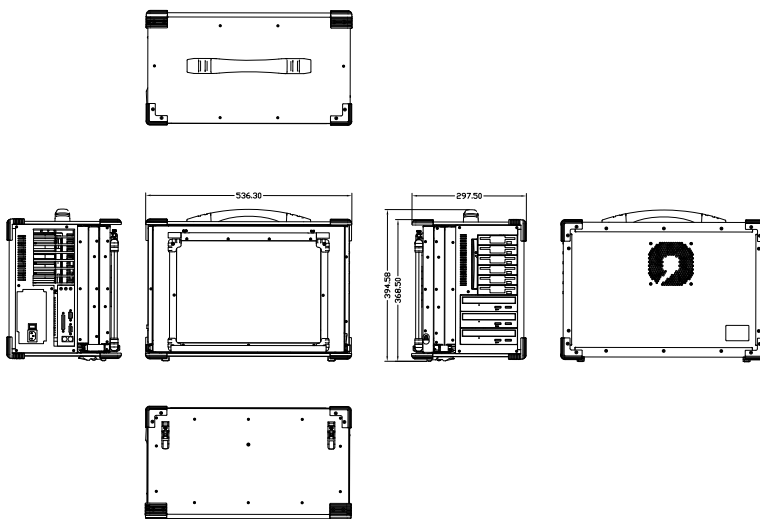

Specification

Model No	ARP693
Construction	Rugged Aluminum Construction with rubber corners
Motherboard	Support standard ATX motherboard
Slot	Offer 7 full-length expansion slots
Display	3x 21.5" LCD display, 1920x 1080 resolution
Drive bay	3x 5.25", 6x 3.5" drive bay, slim DVD-RW
VGA	AD conversion board 2DVI, 1HDMI outputs for 3 screens
KB/MS	Multi-language industrial keyboard with touchpad
Power Supply	PS2 750W, 100~240VAC, Auto switch
Speaker	Built-in amplified 2x 3W speakers
Dimension	536x 394x 297 mm (Wx Hx D)
Weight	22 kgs
Carrying Case	Padded carrying case with wheels

Environmental Factors

	Operating	Non-Operating
Temperature	0°C~50°C	-20°C~60°C
Relative Humidity	10%~90%	10%~95%
Approval	CE, FCC, RoHS	

Features

- All-in-one design multi-screen portable solution
- Built-in 3x 21.5" LCD display, 1920x 1080 resolution
- Support standard ATX motherboard
- Offer 7 full length slots expansion capability
- Creates a stretched desktop with a max. Resolution of 5760x 1080 (3x 1920x 1080)
- Open an application on each display or span one across 3-screens
- Experience surround gaming by expanding supported 3D games
- Industrial Keyboard multi-language with touchpad
- PS2 750W power supply, 100~240VAC
- Offer 3x 5.25", 6x 3.5" drive bay, 1 slim DVD-RW
- Carrying case to manage portable PC with ease

Ordering Information

ARP693-21USAD

3x 21.5" LCD, 1920x 1080, 7 slots for ATX MB, 3x 5.25", 6x 3.5" slim DVD-RW, 750W PSU, 2DVI, 1HDMI interface, carry case

Option:

- Touch screen
- Sunlight readable (High brightness)
- Keyboard layout: CH, FR, GR, KR, RU, SP, UK, US