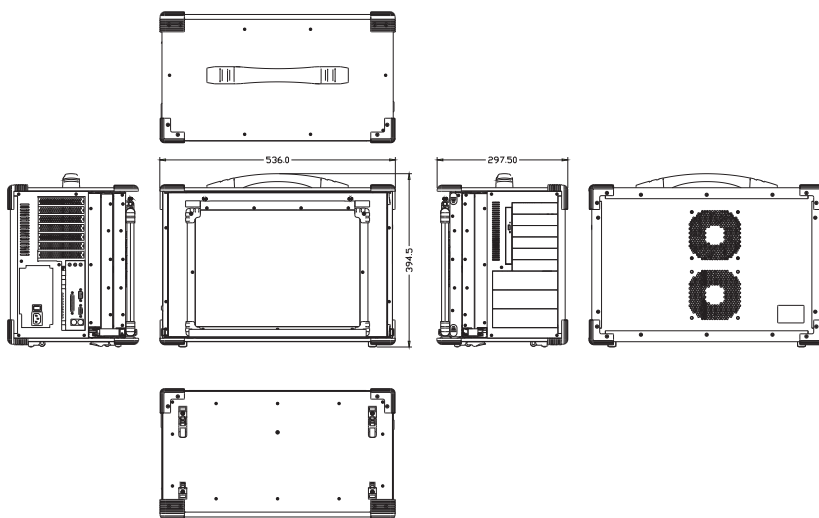

Specification

Model No	ARP693
Construction	Rugged Aluminum Construction with rubber corners
Motherboard	Support standard ATX motherboard
Slot	Offer 7 full-length expansion slots
Display	3x 21.5" LCD display, 1920x 1080 resolution
Drive bay	3x 5.25", 6x 3.5" drive bay
VGA	AD conversion board 2DVI, 1HDMI outputs for 3 screens
KB/MS	Multi-language industrial keyboard with touchpad
Power Supply	PS2 750W, 100~240VAC, Auto switch
Speaker	Built-in amplified 2x 3W speakers
Dimension	536x 394.5x 297.5 mm (Wx Hx D)
Weight	22 kgs
Trolley Case	Padded trolley case with wheels

Environmental Factors

	Operating	Non-Operating
Temperature	0°C~50°C	-20°C~60°C
Relative Humidity	10%~90%	10%~95%
Approval	CE, FCC, RoHS	

Features

- All-in-one design multi-screen portable solution
- Built-in 3x 21.5" LCD display, 1920x 1080 resolution
- Support standard ATX motherboard
- Offer 7 full length slots expansion capability
- Creates a stretched desktop with a max. Resolution of 5760x 1080 (3x 1920x 1080)
- Open an application on each display or span one across 3-screens
- Experience surround gaming by expanding supported 3D games
- Industrial Keyboard multi-language with touchpad
- PS2 750W power supply, 100~240VAC
- Offer 3x 5.25", 6x 3.5" drive bay
- Trolley case to manage portable PC with ease

Ordering Information

ARP693-21USDD

3x 21.5" LCD, 1920x 1080, 7 slots for ATX MB, 3x 5.25", 6x 3.5" 750W PSU, 3DP interface, trolley case