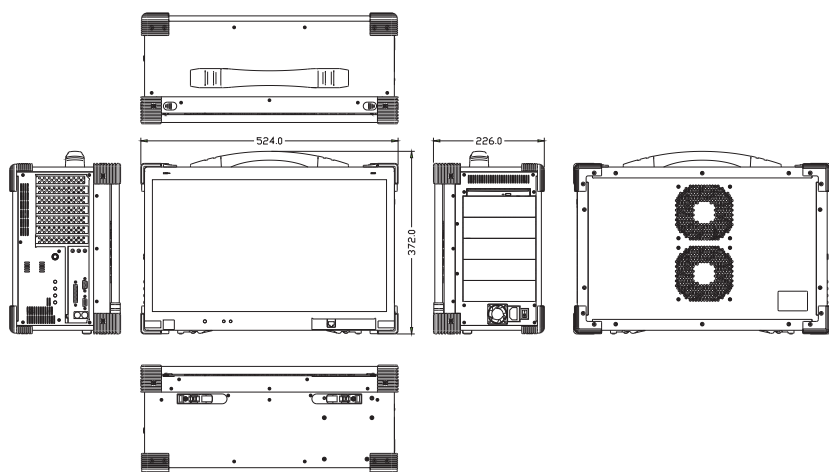

ARP690

Rugged Portable Workstation

Specification

Model No	ARP690
Construction	Rugged Aluminum Construction with rubber corners
Motherboard	Support standard ATX motherboard
Slot	Offer 7 full-length expansion slots
Display	21.5" LCD display, 1920x 1080 resolution Anti-reflection tempered strengthen glass
Drive bay	Support 10x 3.5", 1x slim DVD-RW Option: 5x 5.25", 1x slim DVD-RW
VGA	AD board, DisplayPort interface (Option: DVI or VGA)
KB/MS	Multi-language industrial keyboard with touchpad
Power Supply	1U 600W, 100~240VAC, Auto switch
Speaker	Built-in amplified 2x 3W speakers
Dimension	524x 372x 226 mm (Wx Hx D)
Weight	14 kgs
Trolley Case	Padded trolley case with wheels

Environmental Factors

	Operating	Non-Operating
Temperature	0°C~50°C	-20°C~60°C
Relative Humidity	10%~90%	10%~95%
Approval	CE, FCC, RoHS	

Features

- Rugged Aluminum Construction with shock absorbing rubber corners
- 21.5" LCD display, 1920x 1080 resolution
Anti-reflection tempered strengthen glass
- Support standard ATX motherboard
- Offer 7 full length slots expansion capability
- Industrial Keyboard multi-language with touchpad
- 1U 600W power supply, 100~240VAC
- Offer 10x 3.5", 1x slim DVD-RW drive bay
Option: 5x 5.25", 1x slim DVD-RW drive bay
- Trolley case to manage portable PC with ease

Ordering Information

ARP690-21USAP

21.5" LCD, FHD, 7 slots, 10x 3.5", DVD-RW, DP, trolley case

ARP690-21USBP

21.5" LCD, FHD, 7 slots, 5x 5.25", DVD-RW, DP, trolley case

ARP690-21USAD

21.5" LCD, FHD, 7 slots, 10x 3.5", DVD-RW, DVI, trolley case

ARP690-21USBD

21.5" LCD, FHD, 7 slots, 5x 5.25", DVD-RW, DVI, trolley case

ARP690-21USA

21.5" LCD, FHD, 7 slots, 10x 3.5", DVD-RW, VGA, trolley case

ARP690-21USB

21.5" LCD, FHD, 7 slots, 5x 5.25", DVD-RW, VGA, trolley case