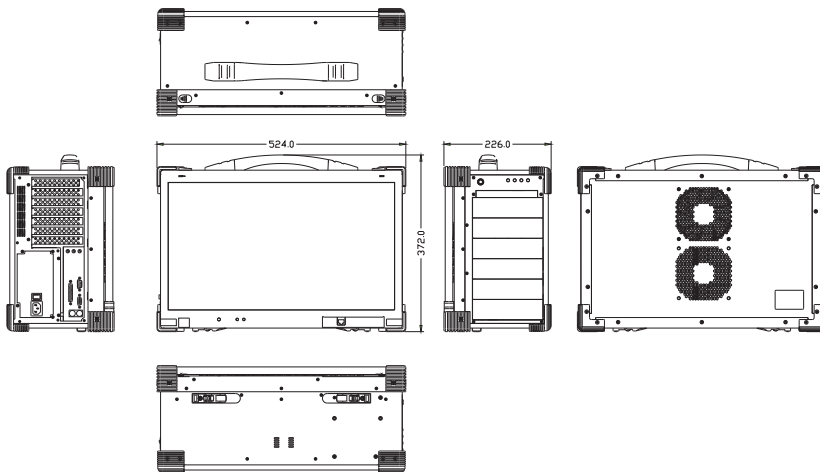

ARP690-P8

Rugged Portable Workstation

Specification

Model No	ARP690-P8
Construction	Rugged Aluminum Construction with rubber corners
Motherboard	Support standard ATX motherboard
Slot	Offer 7 full-length expansion slots
Display	21.5" LCD display, 1920x 1080 resolution Anti-reflection tempered strengthen glass
Drive bay	Support 10x 3.5", 1x slim DVD-RW Option: 6x 5.25", 1x slim DVD-RW, 1x 3.5"
VGA	AD board, DisplayPort interface (Option: DVI or VGA)
KB/MS	Multi-language industrial keyboard with touchpad
Power Supply	SFX 750W, 100~240VAC, Auto switch
Speaker	Built-in amplified 2x 3W speakers
Dimension	524x 372x 226 mm (Wx Hx D)
Weight	15 kgs
Trolley Case	Padded trolley case with wheels

Environmental Factors

	Operating	Non-Operating
Temperature	0°C~50°C	-20°C~60°C
Relative Humidity	10%~90%	10%~95%
Approval	CE, FCC, RoHS	

Features

- Rugged Aluminum Construction with shock absorbing rubber corners
- 21.5" LCD display, 1920x 1080 resolution
Anti-reflection tempered strengthen glass
- Support standard ATX motherboard
- Offer 7 full length slots expansion capability
- Industrial Keyboard multi-language with touchpad
- SFX 750W power supply, 100~240VAC
- Offer 10x 3.5", 1x slim DVD-RW drive bay
Option: 6x 5.25", 1x slim DVD-RW, 1x 3.5" drive bay
- Trolley case to manage portable PC with ease

Ordering Information

ARP690-P21USAP8

21.5" LCD, FHD, 7 slots, 10x 3.5", SFX 750W, DP, trolley case

ARP690-P21USBP8

21.5" LCD, FHD, 7 slots, 6x 5.25", SFX 750W, DP, trolley case

ARP690-P21USAD8

21.5" LCD, FHD, 7 slots, 10x 3.5", SFX 750W, DVI, trolley case