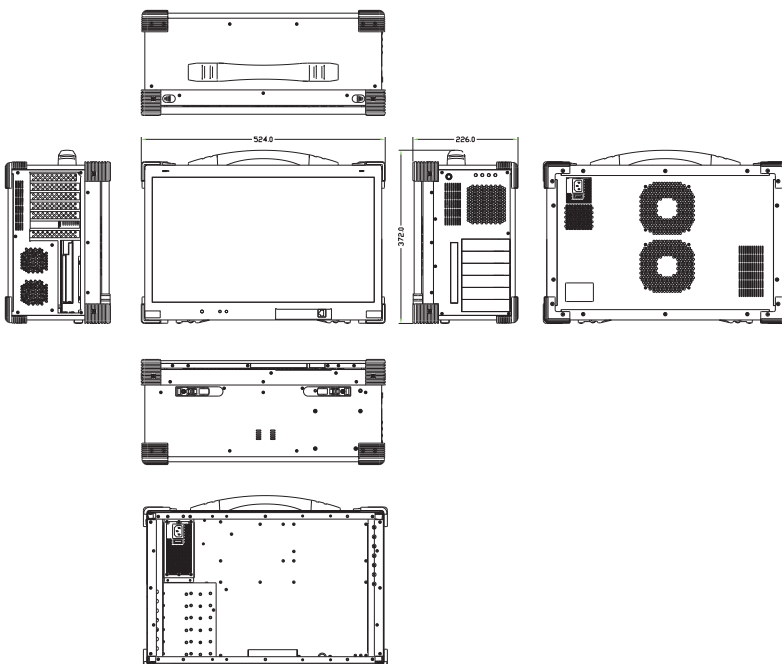

ARP690-1

Rugged Portable Workstation

Specification

Model No	ARP690-1
Construction	Rugged Aluminum Construction with rubber corners
Motherboard	Support standard ATX/ EATX motherboard
Slot	Offer 7 full-length expansion slots
Display	21.5" LCD display, 1920x 1080 resolution Anti-reflection tempered strengthen glass
Drive bay	6x 3.5", 1x 2.5" hidden Option: 2x 5.25", 1x 3.5" hidden, 1x 2.5" hidden
VGA	AD board, DisplayPort interface (Option: DVI or VGA)
KB/MS	Multi-language industrial keyboard with touchpad
Power Supply	SFX 750W, 100~240VAC, Auto switch
Speaker	Built-in amplified 2x 3W speakers
Dimension	524x 372x 226 mm (Wx Hx D)
Weight	14 kgs
Trolley Case	Padded trolley case with wheels

Environmental Factors

	Operating	Non-Operating
Temperature	0°C~50°C	-20°C~60°C
Relative Humidity	10%~90%	10%~95%
Approval	CE, FCC, RoHS	

Features

- Rugged Aluminum Construction with shock absorbing rubber corners
- 21.5" LCD display, 1920x 1080 resolution
Anti-reflection tempered strengthen glass
- Support standard ATX/ EATX motherboard
- Offer 7 full length slots expansion capability
- Industrial Keyboard multi-language with touchpad
- SFX 750W power supply, 100~240VAC
- Offer 6x 3.5", 1x 2.5" hidden drive bay
Option: 2x 5.25", 1x 3.5" hidden, 1x 2.5" hidden
- Trolley case to manage portable PC with ease

Ordering Information

ARP690-121USAP

21.5" LCD, FHD, 7 slots, 6x 3.5", 1x 2.5", DP, trolley case

ARP690-121USBP

21.5" LCD, FHD, 7 slots, 2x 5.25", 1x 3.5", 1x 2.5", DP, trolley case

ARP690-121USAD

21.5" LCD, FHD, 7 slots, 6x 3.5", 1x 2.5", DVI, trolley case

ARP690-121USBD

21.5" LCD, FHD, 7 slots, 2x 5.25", 1x 3.5", 1x 2.5", DVI, trolley case

ARP690-121USA

21.5" LCD, FHD, 7 slots, 6x 3.5", 1x 2.5", VGA, trolley case

ARP690-121USB

21.5" LCD, FHD, 7 slots, 2x 5.25", 1x 3.5", 1x 2.5", VGA, trolley case