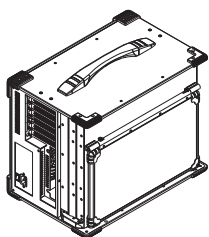

## Specification

<b>Model No</b>	<b>ARP673</b>
Construction	Rugged Aluminum Construction with rubber corners
Motherboard	Support standard ATX motherboard
Slot	Offer 7 full-length expansion slots
Display	3x 17.3" LCD display, 1920x 1080 resolution Anti-reflection tempered strengthen glass
Drive bay	Offer 2x 5.25", 1x 3.5" drive bay
VGA	AD conversion board 3 DisplayPort outputs for 3 screens
KB/MS	Multi-language industrial keyboard with touchpad
Power Supply	PS2 750W, 100~240VAC, Auto switch
Speaker	Built-in amplified 2x 3W speakers
Dimension	443.8x 394.6x 293 mm (Wx Hx D)
Weight	18 kgs
Trolley Case	Padded trolley case with wheels

## Features

- All-in-one design multi-screen portable solution
- Built-in 3x 17.3" LCD display, 1920x 1080 resolution  
Anti-reflection tempered glass
- Support standard ATX motherboard
- Offer 7 full length slots expansion capability
- Creates a stretched desktop with a max. Resolution of 5760x 1080 (3x 1920x 1080)
- Open an application on each display or span one across 3-screens
- Experience surround gaming by expanding supported 3D games
- Industrial Keyboard multi-language with touchpad
- PS2 750W power supply, 100~240VAC
- Offer 2x 5.25", 1x 3.5" drive bay
- Trolley case to manage portable PC with ease