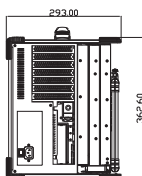

## Specification

<b>Model No</b>	<b>ARP673</b>
Construction	Rugged Aluminum Construction with rubber corners
Motherboard	Support standard ATX motherboard
Slot	Offer 7 full-length expansion slots
Display	3x 17.3" LCD display, 1920x 1080 resolution Anti-reflection tempered strengthen glass
Drive bay	Offer 2x 5.25", 1x 3.5" drive bay
VGA	AD conversion board 3 DisplayPort outputs for 3 screens
KB/MS	Multi-language industrial keyboard with touchpad
Power Supply	PS2 750W, 100~240VAC, Auto switch
Speaker	Built-in amplified 2x 3W speakers
Dimension	443.8x 394.6x 293 mm (Wx Hx D)
Weight	18 kgs
Trolley Case	Padded trolley case with wheels

## Features

- All-in-one design multi-screen portable solution
- Built-in 3x 17.3" LCD display, 1920x 1080 resolution  
Anti-reflection tempered glass
- Support standard ATX motherboard
- Offer 7 full length slots expansion capability
- Creates a stretched desktop with a max. Resolution of 5760x 1080 (3x 1920x 1080)
- Open an application on each display or span one across 3-screens
- Experience surround gaming by expanding supported 3D games
- Industrial Keyboard multi-language with touchpad
- PS2 750W power supply, 100~240VAC
- Offer 2x 5.25", 1x 3.5" drive bay
- Trolley case to manage portable PC with ease