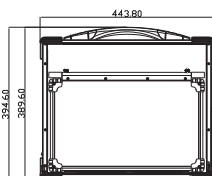

Ordering Information

ARP673-17WUSD

3x 17.3" LCD, 1920x 1080, 7 slots for ATX MB, 2x 5.25", 1x 3.5" 750W PSU, 3DP interface, trolley case