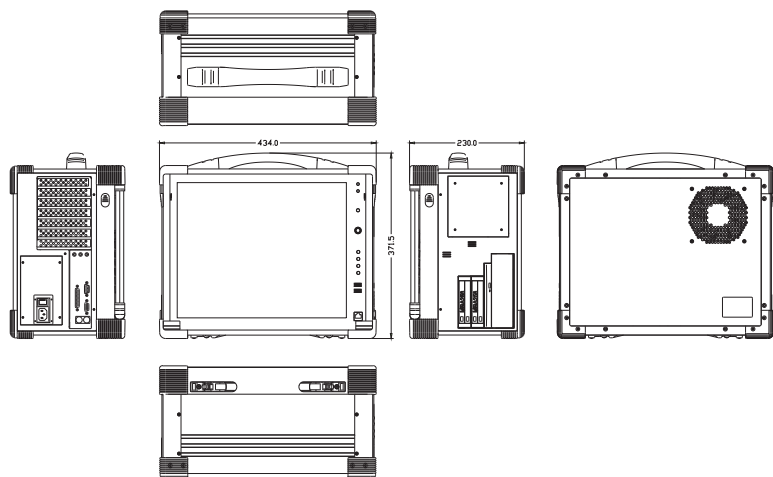

### Specification

Model No	ARP670	ARP670-S
Construction	Rugged Aluminum Construction with rubber corners	
Motherboard	Support ATX motherboard	Support SBC with backplane
Slot	Offer 7 full-length slots	Offer 10 full-length slots
Display	17" LCD display, 1280x 1024 resolution Anti-reflection tempered strengthen glass Option: 17.3" LCD display, 1920x 1080 resolution	
Drive bay	2x 5.25", 1x 3.5" Option: 1x 5.25", 2x 3.5"	
VGA	AD board, DisplayPort interface (Option: DVI or VGA)	
KB/MS	Multi-language industrial keyboard with touchpad	
Power Supply	750W, 100~240VAC, Auto switch	
Speaker	Built-in amplified 2x 3W speakers	
Dimension	434x 371.5x 230 mm (Wx Hx D)	
Weight	12 kgs	
Trolley Case	Padded trolley case with wheels	

### Features

- Rugged Aluminum Construction with shock absorbing rubber corners
- 17", 1280x 1024 LCD display with tempered glass  
Option: 17.3", 1920x 1080 resolution
- Support ATX Motherboard with 7-slot (ARP670)  
Support SBC + backplane with 10-slot (ARP670-S)
- Industrial Keyboard multi-language with touchpad
- 750W power supply, 100~240VAC
- Offer 2x 5.25", 1x 3.5" drive bay  
Option: 1x 5.25", 2x 3.5" drive bay
- Trolley case to manage portable PC with ease