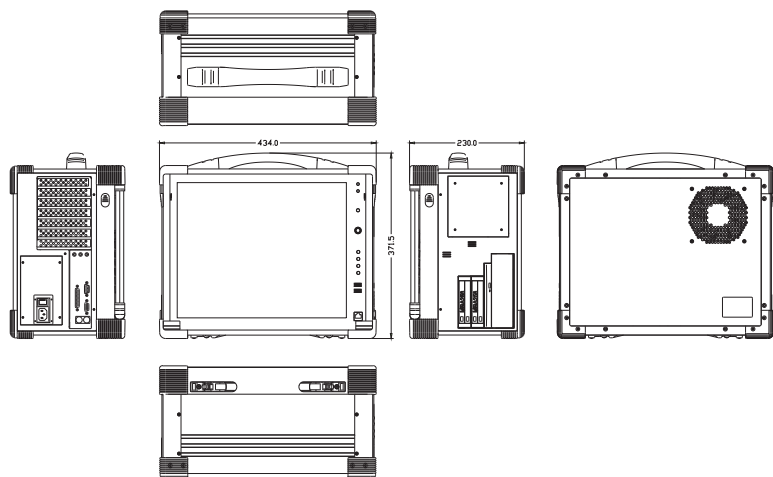

### Specification

| Model No     | ARP670  | ARP670-S                   |
|--------------|---|----------------------------|
| Construction | Rugged Aluminum Construction with rubber corners  |                            |
| Motherboard  | Support ATX motherboard   | Support SBC with backplane |
| Slot         | Offer 7 full-length slots   | Offer 10 full-length slots |
| Display      | 17" LCD display, 1280x 1024 resolution<br>Anti-reflection tempered strengthen glass<br>Option: 17.3" LCD display, 1920x 1080 resolution |                            |
| Drive bay    | 2x 5.25", 1x 3.5", 1x slim DVD-RW<br>Option: 1x 5.25", 2x 3.5", 1x slim DVD-RW  |                            |
| VGA          | AD board, DisplayPort interface (Option: DVI or VGA)  |                            |
| KB/MS        | Multi-language industrial keyboard with touchpad  |                            |
| Power Supply | PS2 750W, 100~240VAC, Auto switch   |                            |
| Speaker      | Built-in amplified 2x 3W speakers   |                            |
| Dimension    | 434x 371.5x 230 mm (Wx Hx D)  |                            |
| Weight       | 12 kgs  |                            |
| Trolley Case | Padded trolley case with wheels   |                            |

### Features

- Rugged Aluminum Construction with shock absorbing rubber corners
- 17", 1280x 1024 LCD display with tempered glass  
Option: 17.3", 1920x 1080 resolution
- Support ATX Motherboard with 7-slot (ARP670)  
Support SBC + backplane with 10-slot (ARP670-S)
- Industrial Keyboard multi-language with touchpad
- PS2 750W power supply, 100~240VAC
- Offer 2x 5.25", 1x 3.5", slim DVD-RW drive bay  
Option: 1x 5.25", 2x 3.5", slim DVD-RW drive bay
- Trolley case to manage portable PC with ease

#### Option:

LCD display: 17.3", 1920x 1080 resolution

1x 5.25", 2x 3.5" drive bays

Touch screen

Sunlight readable (High brightness)

Keyboard layout: CH, FR, GR, KR, RU, SP, UK, US