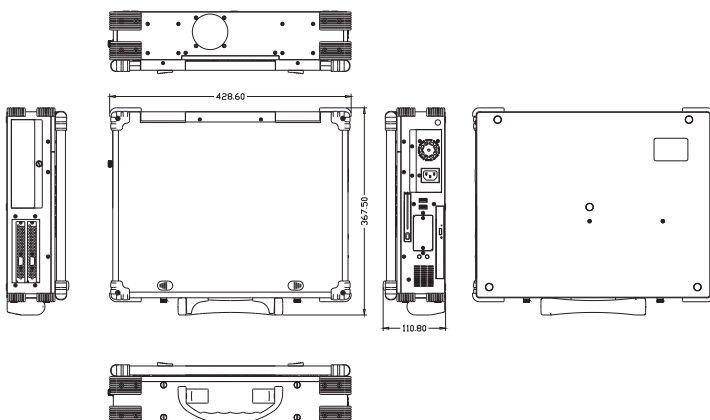

Specification

Model No	ARL998
Construction	Rugged Aluminum Construction
CPU	Intel Core i5-9500E, 3.00GHz Processors Option: Intel Core i7-9700E, 2.60GHz Processors
Chipset	Intel® 9th/8th Gen. Core CPU with Intel Q370 PCH
Slot	2x PCIe (x8) expansion slots Option: 2PCI expansion slots Option: 1x PCIe (x16) expansion slot
Display	17.3", 1920x 1080 resolution LCD display
Memory	16GB DDR4 RAM
HDD	1x SSD 500G, support 1x 2.5" removable
Graphics	Intel UHD Graphics P630
Audio	Intel® Q370 PCH-H built-in HD audio controller With Realtek ALC888S-VD2-GR
LAN	Intel® I219LM GbE LAN Intel® I210AT / I211AT GbE LAN
Speaker	Built-in amplified 2x 3W speakers
KB/MS	Multi-language industrial keyboard with touchpad
Power Supply	400W, 100~240VAC, Auto switch
Dimension	428.6x 110.8x 367.5 mm (Wx Hx D)
Weight	6.8 kgs
Trolley Case	Padded trolley case with wheels

Features

- All-in-one design rugged portable computer
- Compact Size Lightweight Design
- Built-in 17.3", 1920x 1080 LCD display
- Intel® 9th/8th Gen. Core CPU with Intel Q370 PCH
- 400W Power supply, 100~240 VAC, Auto Switch
- Intel Core i5-9500E, 3.00GHz Processors
Option: Intel Core i7-9700E, 2.60GHz Processors
- Industrial Keyboard multi-language with touchpad
- 2 PCIe (x8) expansion slots
Option: 2x PCI expansion slots
Option: 1x PCIe (x16) expansion slot
- Built-in 500GB SSD, 1x 2.5" removable SATA
- Dual Gigabit Ethernet, 2x COM Port
- Trolley case to manage portable PC with ease

2 full size expansion slots

Environmental Factors

	Operating	Non-Operating
Temperature	0°C~50°C	-20°C~60°C
Relative Humidity	10%~90%	10%~95%
Approval	CE, FCC, RoHS	

Ordering Information

ARL998-17WUSA

17.3" LCD, 1920x 1080, i5-9500E CPU, 16GB RAM, SSD 500GB, 2PCI-E (x8), 400W PSU, Trolley case

ARL998-17WUSB

17.3" LCD, 1920x 1080, i5-9500E CPU, 16GB RAM, SSD 500GB, 2PCI, 400W PSU, Trolley case

ARL998-17WUSC

17.3" LCD, 1920x 1080, i5-9500E CPU, 16GB RAM, SSD 500GB, 1PCI-E (x16), 400W PSU, Trolley case