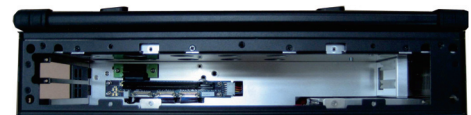

Specification

Model No	ARL998
Construction	Rugged Aluminum Construction
CPU	Intel Core i5-9500E, 3.00GHz Processors Option: Intel Core i7-9700E, 2.60GHz Processors
Chipset	Intel® 9th/8th Gen. Core CPU with Intel Q370 PCH
Slot	2x PCIe (x8) expansion slots Option: 2PCI expansion slots Option: 1x PCIe (x16) expansion slot
Display	17.3", 1920x 1080 resolution LCD display
Memory	16GB DDR4 RAM
HDD	1x SSD 500G, support 1x 2.5" removable
Graphics	Intel UHD Graphics P630
Audio	Intel® Q370 PCH-H built-in HD audio controller With Realtek ALC888S-VD2-GR
LAN	Intel® I219LM GbE LAN Intel® I210AT / I211AT GbE LAN
Speaker	Built-in amplified 2x 3W speakers
KB/MS	Multi-language industrial keyboard with touchpad
Power Supply	400W, 100~240VAC, Auto switch
Dimension	428.6x 110.8x 367.5 mm (Wx Hx D)
Weight	6.8 kgs
Trolley Case	Padded trolley case with wheels

Features

- All-in-one design rugged portable computer
- Compact Size Lightweight Design
- Built-in 17.3", 1920x 1080 LCD display
- Intel® 9th/8th Gen. Core CPU with Intel Q370 PCH
- 400W Power supply, 100~240 VAC, Auto Switch
- Intel Core i5-9500E, 3.00GHz Processors
Option: Intel Core i7-9700E, 2.60GHz Processors
- Industrial Keyboard multi-language with touchpad
- 2 PCIe (x8) expansion slots
Option: 2x PCI expansion slots
Option: 1x PCIe (x16) expansion slot
- Built-in 500GB SSD, 1x 2.5" removable SATA
- Dual Gigabit Ethernet, 2x COM Port
- Trolley case to manage portable PC with ease

ARL998-17WUSB

17.3" LCD, 1920x 1080, i5-9500E CPU, 16GB RAM, SSD 500GB, 2PCI, 400W PSU, Trolley case

ARL998-17WUSC

17.3" LCD, 1920x 1080, i5-9500E CPU, 16GB RAM, SSD 500GB, 1PCI-E (x16), 400W PSU, Trolley case