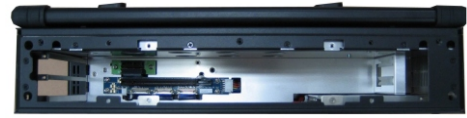

# Multi-Slot Portable Computer

1PCI -E (x16 ), 1PCI-E(x1) full size expansion slots

2PCI full size expansion slots

## Specification

Model No	ARL992
Construction	Rugged Aluminum Construction
CPU	Intel Core i5-7440EQ, 2.9GHz Processors Option: Intel Core i7-7820EQ, 3.0GHz
Chipset	Intel 7th Gen. Core™ i5 /i7 CPU with Intel Cm238
Slot	1PCIe (x16), 1PCIe (x1) full-size slots, 1x M.2 (M2280) Option: 2 PCI full-length slots, 1x M.2 (M2280)
Display	17.3" LCD with LED backlight, 1920x 1080 resolution Anti-reflection tempered strengthen glass
Memory	2x 8GB RAM
HDD	240GB SSD, 1x 2.5" removable SATA
CDROM	1x Slim DVD-RW
Interfaces	2x DB9 for COM1, COM2, DVI-D, HDMI, DP 2x Gbit LAN RJ-45, RCA Jack 3x1 for HD audio 6x USB 3.0 connector
Audio	Intel® CM238 built-in high definition audio controller With Realtek ALC892 codec
LAN	Intel I219LM GbE LAN Intel I211AT PCIe GbE LAN
Speaker	Built-in amplified 2x 3W speakers
KB/MS	Multi-language industrial keyboard with touchpad
Power Supply	400W, 100~240VAC, Auto switch
Dimension	428.6x 110.7x 367.5 mm (Wx Hx D)
Weight	6.8 kgs
Carrying Case	Padded carrying case with wheels

## Features

- All-in-one design rugged portable computer
- Compact Size Lightweight Design
- Built-in 17.3", 1920x 1080 LCD display
- Intel 7th Gen. Core™ i5 /i7 CPU with Intel Cm238
- 400W, 100~240 VAC, Auto Switch
- Intel Core i5-7440EQ (2.9 GHz) Processors
- Option: Intel Core i7-7820EQ (3.0 GHz) Processors
- Industrial Keyboard multi-language with touchpad
- PCI-E (x16), PCI-E (x1) slots, 1x M.2 (M2280)
- Option: 2 PCI slots, 1x M.2 (M2280)
- Built-in 240GB SSD, 1x 2.5" removable SATA
- Dual Gigabit Ethernet, 2x COM Port
- Carry case to manage portable PC with ease