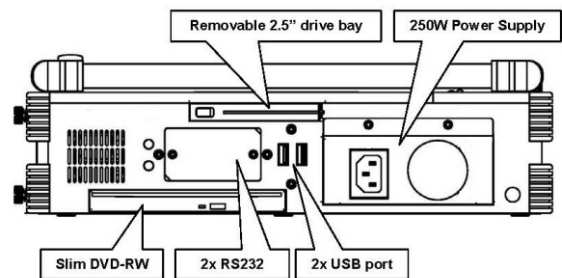

# Multi-Slot Portable Computer

1PCI -E (x16 ), 1PCI-E(x1) full size expansion slots

2PCI full size expansion slots

## Specification

Model No	ARL992
Construction	Rugged Aluminum Construction
CPU	Intel Core i5-7440EQ, 2.9GHz Processors Option: Intel Core i7-7820EQ, 3.0GHz
Chipset	Intel 7th Gen. Core™ i5 /i7 CPU with Intel Cm238
Slot	1PCIe (x16), 1PCIe (x1) full-size slots, 1x M.2 (M2280) Option: 2 PCI full-length slots, 1x M.2 (M2280)
Display	17.3" LCD with LED backlight, 1920x 1080 resolution Anti-reflection tempered strengthen glass
Memory	2x 8GB RAM
HDD	240GB SSD, 1x 2.5" removable SATA
CDROM	1x Slim DVD-RW
Interfaces	2x DB9 for COM1, COM2, DVI-D, HDMI, DP 2x Gbit LAN RJ-45, RCA Jack 3x1 for HD audio 6x USB 3.0 connector
Audio	Intel® CM238 built-in high definition audio controller With Realtek ALC892 codec
LAN	Intel I219LM GbE LAN Intel I211AT PCIe GbE LAN
Speaker	Built-in amplified 2x 3W speakers
KB/MS	Multi-language industrial keyboard with touchpad
Power Supply	400W, 100~240VAC, Auto switch
Dimension	428.6x 110.7x 367.5 mm (Wx Hx D)
Weight	6.8 kgs
Carrying Case	Padded carrying case with wheels

## Features

- All-in-one design rugged portable computer
- Compact Size Lightweight Design
- Built-in 17.3", 1920x 1080 LCD display
- Intel 7th Gen. Core™ i5 /i7 CPU with Intel Cm238
- 400W, 100~240 VAC, Auto Switch
- Intel Core i5-7440EQ (2.9 GHz) Processors
- Option: Intel Core i7-7820EQ (3.0 GHz) Processors
- Industrial Keyboard multi-language with touchpad
- PCI-E (x16), PCI-E (x1) slots, 1x M.2 (M2280)
- Option: 2 PCI slots, 1x M.2 (M2280)
- Built-in 240GB SSD, 1x 2.5" removable SATA
- Dual Gigabit Ethernet, 2x COM Port
- Carry case to manage portable PC with ease

### ARL992-17WUSB

17.3" LCD, 1920x 1080, i5-7440EQ CPU, 2x 8G RAM, SSD 240GB, 2PCI slots, DVD-RW, 400W PSU, Carry case