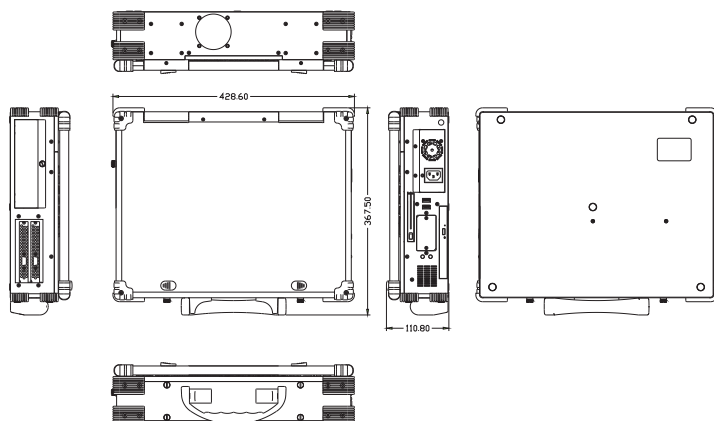

Ordering Information

ARL992-17WUSA

17.3" LCD, 1920x 1080, i5-7440EQ CPU, 2x 8G RAM, SSD 240GB, 2PCI-E (x16, x1), 400W PSU, Trolley case

ARL992-17WUSB

17.3" LCD, 1920x 1080, i5-7440EQ CPU, 2x 8G RAM, SSD 240GB, 2PCI, 400W PSU, Trolley case

ARL992-17WUSC

17.3" LCD, 1920x 1080, i5-7440EQ CPU, 2x 8G RAM, SSD 240GB, 1PCI-E (x16), 400W PSU, Trolley case

Option:

Intel core i7-7820EQ, 3.00Ghz