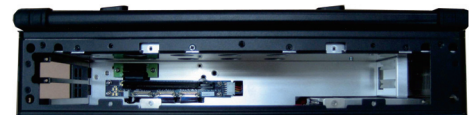

### Specification

Model No	ARL992
Construction	Rugged Aluminum Construction
CPU	Intel Core i5-7440EQ, 2.9GHz Processors Option: Intel Core i7-7820EQ, 3.0GHz
Chipset	Intel 7th Gen. Core™ i5 /i7 CPU with Intel Cm238
Slot	1PCIe (x16), 1PCIe (x1) full-size slots, 1x M.2 (M2280) Option: 2 PCI full-length slots, 1x M.2 (M2280)
Display	17.3" LCD with LED backlight, 1920x 1080 resolution Anti-reflection tempered strengthen glass
Memory	2x 8GB RAM
HDD	240GB SSD, 1x 2.5" removable SATA
Interfaces	2x DB9 for COM1, COM2, DVI-D, HDMI, DP 2x Gbit LAN RJ-45, RCA Jack 3x1 for HD audio 6x USB 3.0 connector
Audio	Intel® CM238 built-in high definition audio controller With Realtek ALC892 codec
LAN	Intel I219LM GbE LAN Intel I211AT PCIe GbE LAN
Speaker	Built-in amplified 2x 3W speakers
KB/MS	Multi-language industrial keyboard with touchpad
Power Supply	400W, 100~240VAC, Auto switch
Dimension	428.6x 110.8x 367.5 mm (Wx Hx D)
Weight	6.8 kgs
Trolley Case	Padded Trolley case with wheels

### Features

- All-in-one design rugged portable computer
- Compact Size Lightweight Design
- Built-in 17.3", 1920x 1080 LCD display
- Intel 7th Gen. Core™ i5 /i7 CPU with Intel Cm238
- 400W, 100~240 VAC, Auto Switch
- Intel Core i5-7440EQ (2.9 GHz) Processors  
Option: Intel Core i7-7820EQ (3.0 GHz) Processors
- Industrial Keyboard multi-language with touchpad
- PCI-E (x16), PCI-E (x1) slots, 1x M.2 (M2280)  
Option: 2 PCI slots, 1x M.2 (M2280)
- Built-in 240GB SSD, 1x 2.5" removable SATA
- Dual Gigabit Ethernet, 2x COM Port
- Trolley case to manage portable PC with ease