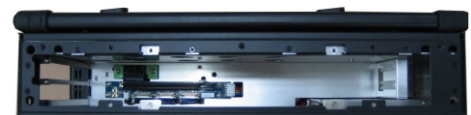

## Specification

Model No	ARL992-B
Construction	Rugged Aluminum Construction
CPU	Intel Core i5-7440EQ, 2.9GHz Processors Option: Intel Core i7-7820EQ, 3.0GHz
Chipset	Intel 7th Gen. Core™ i5 /i7 CPU with Intel CM238
Slot	1PCIe (x16), 1PCIe (x1) full-size slots, 1x M.2 (M2280) Option: 2 PCI full-length slots, 1x M.2 (M2280)
Display	17.3" LCD with LED backlight, 1920x 1080 resolution Anti-reflection tempered strengthen glass
Memory	2x 8GB DDR4 RAM
HDD	SSD 240GB, 1x 2.5" removable SATA
CDROM	1x Slim DVD-RW
Interfaces	2x DB9 for COM1, COM2, DVI-D, HDMI, DP 2x Gbit LAN RJ-45, RCA Jack 3x1 for HD audio 6x USB 3.0 connector
Audio	Intel® CM238 built-in high definition audio controller With Realtek ALC892 codec
LAN	Intel I219LM GbE LAN Intel I211AT PCIe GbE LAN
Speaker	Built-in amplified 2x 3W speakers
KB/MS	Multi-language industrial keyboard with touchpad
Power Supply	2x 95W Li-ION battery Packs (Hot-Swappable) 100W, 90~264 VAC adapter
Dimension	428.6x 110.7x 367.5 mm (Wx Hx D)
Weight	6.8 kgs
Carrying Case	Padded carrying case with wheels

## Features

- All-in-one design rugged portable computer
- Compact Size Lightweight Design
- Built-in 17.3", 1920x 1080 LCD display
- Intel 7th Gen. Core™ i5 /i7 CPU with Intel CM238
- 2x 95W Li-ion battery packs, 100W adapter
- Intel Core i5-7440EQ (2.9 GHz) Processors
- Option: Intel Core i7-7820EQ (3.0 GHz) Processors
- Industrial Keyboard multi-language with touchpad
- PCI-E (x16), PCI-E (x1) slots, 1x M.2 (M2280)
- Option: 2 PCI slots, 1x M.2 (M2280)
- Built-in SSD 240GB, 1x 2.5" removable SATA
- Dual Gigabit Ethernet, 2x COM Port
- Carrying case to manage portable PC with ease

1PCI-E (x16), 1PCI-E(x1) full size expansion slots

2PCI full size expansion slots