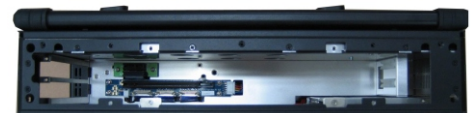

Specification

Model No	ARL992-B
Construction	Rugged Aluminum Construction
CPU	Intel Core i5-7440EQ, 2.9GHz Processors Option: Intel Core i7-7820EQ, 3.0GHz
Chipset	Intel 7th Gen. Core™ i5 /i7 CPU with Intel CM238
Slot	1PCIe (x16), 1PCIe (x1) full-size slots, 1x M.2 (M2280) Option: 2 PCI full-length slots, 1x M.2 (M2280)
Display	17.3" LCD with LED backlight, 1920x 1080 resolution Anti-reflection tempered strengthen glass
Memory	2x 8GB DDR4 RAM
HDD	SSD 240GB, 1x 2.5" removable SATA
CDROM	1x Slim DVD-RW
Interfaces	2x DB9 for COM1, COM2, DVI-D, HDMI, DP 2x Gbit LAN RJ-45, RCA Jack 3x1 for HD audio 6x USB 3.0 connector
Audio	Intel® CM238 built-in high definition audio controller With Realtek ALC892 codec
LAN	Intel I219LM GbE LAN Intel I211AT PCIe GbE LAN
Speaker	Built-in amplified 2x 3W speakers
KB/MS	Multi-language industrial keyboard with touchpad
Power Supply	2x 95W Li-ION battery Packs (Hot-Swappable) 100W, 90~264 VAC adapter
Dimension	428.6x 110.8x 367.5 mm (Wx Hx D)
Weight	6.8 kgs
Carrying Case	Padded carrying case with wheels

Environmental Factors

	Operating	Non-Operating
Temperature	0°C~50°C	-20°C~60°C
Relative Humidity	10%~90%	10%~95%
Approval	CE, FCC, RoHS	

Features

- All-in-one design rugged portable computer
- Compact Size Lightweight Design
- Built-in 17.3", 1920x 1080 LCD display
- Intel 7th Gen. Core™ i5 /i7 CPU with Intel CM238
- 2x 95W Li-ion battery packs, 100W adapter
- Intel Core i5-7440EQ (2.9 GHz) Processors
Option: Intel Core i7-7820EQ (3.0 GHz) Processors
- Industrial Keyboard multi-language with touchpad
- PCI-E (x16), PCI-E (x1) slots, 1x M.2 (M2280)
Option: 2 PCI slots, 1x M.2 (M2280)
- Built-in SSD 240GB, 1x 2.5" removable SATA
- Dual Gigabit Ethernet, 2x COM Port
- Carrying case to manage portable PC with ease

ARL992-B17WUSB

17.3" LCD, 1920x 1080, i5-7440EQ CPU, 2x 8G RAM, SSD 240GB, 2 PCI slots, DVD-RW, Battery Packs, Carry case

Option:

- Processor: Intel i7-7820EQ
- Touch screen
- Sunlight readable (High brightness)