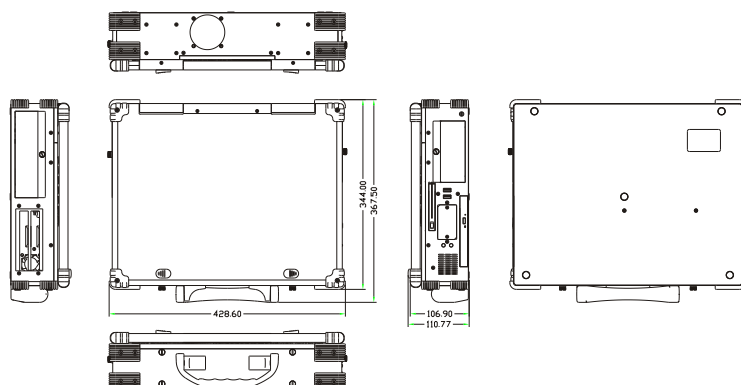

## Specification

Model No	ARL992-B
Construction	Rugged Aluminum Construction
CPU	Intel Core i5-7440EQ, 2.9GHz Processors Option: Intel Core i7-7820EQ, 3.0GHz
Chipset	Intel 7th Gen. Core™ i5 /i7 CPU with Intel CM238
Slot	1PCIe (x16), 1PCIe (x1) full-size slots, 1x M.2 (M2280) Option: 2 PCI full-length slots, 1x M.2 (M2280)
Display	17.3" LCD with LED backlight, 1920x 1080 resolution Anti-reflection tempered strengthen glass
Memory	2x 8GB DDR4 RAM
HDD	SSD 240GB, 1x 2.5" removable SATA
CDROM	1x Slim DVD-RW
Interfaces	2x DB9 for COM1, COM2, DVI-D, HDMI, DP 2x Gbit LAN RJ-45, RCA Jack 3x1 for HD audio 6x USB 3.0 connector
Audio	Intel® CM238 built-in high definition audio controller With Realtek ALC892 codec
LAN	Intel I219LM GbE LAN Intel I211AT PCIe GbE LAN
Speaker	Built-in amplified 2x 3W speakers
KB/MS	Multi-language industrial keyboard with touchpad
Power Supply	2x 95W Li-ION battery Packs (Hot-Swappable) 100W, 90~264 VAC adapter
Dimension	428.6x 110.7x 367.5 mm (Wx Hx D)
Weight	6.8 kgs
Carrying Case	Padded carrying case with wheels

## Features

- All-in-one design rugged portable computer
- Compact Size Lightweight Design
- Built-in 17.3", 1920x 1080 LCD display
- Intel 7th Gen. Core™ i5 /i7 CPU with Intel CM238
- 2x 95W Li-ion battery packs, 100W adapter
- Intel Core i5-7440EQ (2.9 GHz) Processors
- Option: Intel Core i7-7820EQ (3.0 GHz) Processors
- Industrial Keyboard multi-language with touchpad
- PCI-E (x16), PCI-E (x1) slots, 1x M.2 (M2280)
- Option: 2 PCI slots, 1x M.2 (M2280)
- Built-in SSD 240GB, 1x 2.5" removable SATA
- Dual Gigabit Ethernet, 2x COM Port
- Carrying case to manage portable PC with ease

1PCI-E (x16), 1PCI-E(x1) full size expansion slots

2PCI full size expansion slots

### ARL992-B17WUSB

17.3" LCD, 1920x 1080, i5-7440EQ CPU, 2x 8G RAM, SSD 240GB, 2 PCI slots, DVD-RW, Battery Packs, Carry case