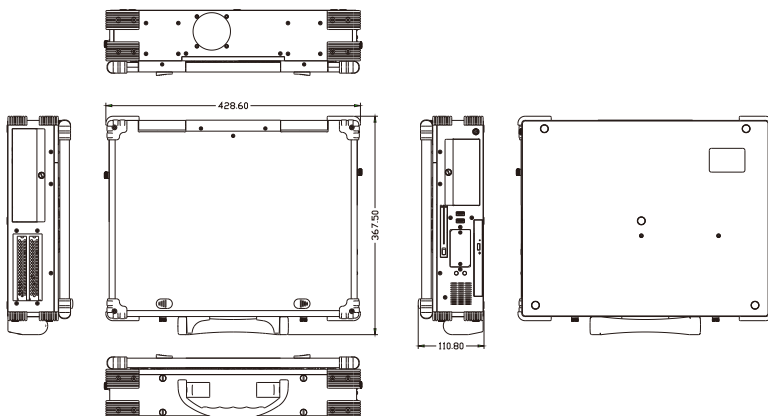

Environmental Factors

	Operating	Non-Operating
Temperature	0°C~50°C	-20°C~60°C
Relative Humidity	10%~90%	10%~95%
Approval	CE, FCC, RoHS