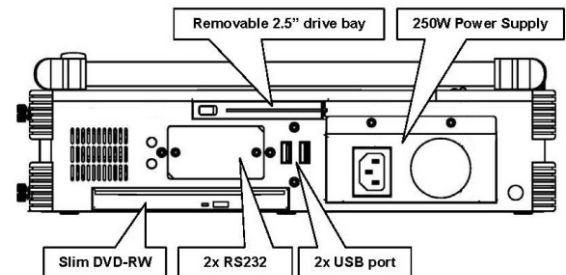

ARL980

Multi-Slot Portable Computer

Specification

Model No	ARL980
Construction	Rugged Aluminum Construction
CPU	Intel Core i5-4400E, 2.7GHz Processors Option: Intel Core i7-4700EQ, 2.4GHz
Chipset	Intel QM87 PCH Mobile Platform Controller Hub
Slot	1x PCI-E (x16), 1x PCI-E (x1) full-length slots Option: 2 PCI full-length slots
Display	17.3" LCD with LED backlight, 1920x 1080 resolution Anti-reflection tempered strengthen glass
Memory	2x 8GB RAM
HDD	1x 240GB SSD, 1x 2.5" removable SATA
CDROM	1x Slim DVD-RW
Interfaces	2x DB9 for COM1, COM2, DVI-D + DVI-I, DP 2x Gbit LAN RJ-45, RCA Jack 3x1 for HD audio 4x USB 3.0, 2x USB 2.0 connector
Audio	Intel® QM87 built-in high definition audio controller With Realtek ALC892 for 7.1 CH audio
LAN	Intel Clarkville I217LM GbE PHY Intel Pearsonville I211AT as 2nd GbE
Speaker	Built-in amplified 2x 3W speakers
KB/MS	Multi-language industrial keyboard with touchpad
Power Supply	400W, 100~240VAC, Auto switch
Dimension	428.6x 110.7x 367.5 mm (Wx Hx D)
Weight	6.8 kgs
Carrying Case	Padded carrying case with wheels

Environmental Factors

	Operating	Non-Operating
Temperature	0°C~50°C	-20°C~60°C
Relative Humidity	10%~90%	10%~95%
Approval	CE, FCC, RoHS	

Features

- All-in-one design rugged portable computer
- Compact Size Lightweight Design
- Built-in 17.3" LCD with LED backlight , 1920x 1080
- Intel QM87 (Gen4), Intel Core i7/ i5 Processors
- 400W, 100~240 VAC, Auto Switch
- Intel Core i5-4400E (2.7 GHz) Processors
- Option: Intel Core i7-4700EQ (2.4 GHz) Processors
- Industrial Keyboard multi-language with touchpad
- 1x PCI-E (x16), 1x PCI-E (x1) full-length slots
- Option: 2 PCI full-length slots
- Built-in 240GB SSD, 1x 2.5" removable SATA
- Dual Gigabit Ethernet, 2x COM Port
- Carry case to manage portable PC with ease

Ordering Information