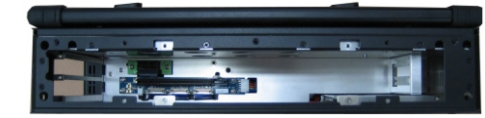

# Multi-Slot Portable Computer

1PCI-E (x16) , 1PCI-E(x1) full size expansion slots

2PCI full size expansion slots

## Specification

Model No	ARL980
Construction	Rugged Aluminum Construction
CPU	Intel Core i5-4400E, 2.7GHz Processors Option: Intel Core i7-4700EQ, 2.4GHz
Chipset	Intel QM87 PCH Mobile Platform Controller Hub
Slot	1x PCI-E (x16), 1x PCI-E (x1) full-length slots Option: 2 PCI full-length slots
Display	17.3" LCD with LED backlight, 1920x 1080 resolution Anti-reflection tempered strengthen glass
Memory	2x 8GB RAM
HDD	1x 240GB SSD, 1x 2.5" removable SATA
CDROM	1x Slim DVD-RW
Interfaces	2x DB9 for COM1, COM2, DVI-D + DVI-I, DP 2x Gbit LAN RJ-45, RCA Jack 3x1 for HD audio 4x USB 3.0, 2x USB 2.0 connector
Audio	Intel® QM87 built-in high definition audio controller With Realtek ALC892 for 7.1 CH audio
LAN	Intel Clarkville I217LM GbE PHY Intel Pearsonville I211AT as 2nd GbE
Speaker	Built-in amplified 2x 3W speakers
KB/MS	Multi-language industrial keyboard with touchpad
Power Supply	400W, 100~240VAC, Auto switch
Dimension	428.6x 110.7x 367.5 mm (Wx Hx D)
Weight	6.8 kgs
Carrying Case	Padded carrying case with wheels

## Features

- All-in-one design rugged portable computer
- Compact Size Lightweight Design
- Built-in 17.3" LCD with LED backlight , 1920x 1080
- Intel QM87 (Gen4), Intel Core i7/ i5 Processors
- 400W, 100~240 VAC, Auto Switch
- Intel Core i5-4400E (2.7 GHz) Processors
- Option: Intel Core i7-4700EQ (2.4 GHz) Processors
- Industrial Keyboard multi-language with touchpad
- 1x PCI-E (x16), 1x PCI-E (x1) full-length slots
- Option: 2 PCI full-length slots
- Built-in 240GB SSD, 1x 2.5" removable SATA
- Dual Gigabit Ethernet, 2x COM Port
- Carry case to manage portable PC with ease