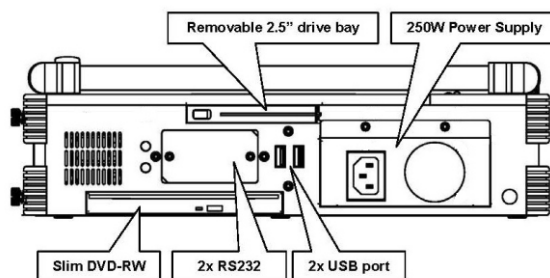

ARL970

Multi-Slot Portable Computer

1PCI-E (x16), 1PCI-E(x1) full size expansion slots

2PCI full size expansion slots

Specification

Model No	ARL970
Construction	Rugged Aluminum Construction
CPU	Intel Core i5-2510E, 3M Cache, 2.50GHz Processors Option: Intel Core i7-2710QE, 6M Cache, 2.10GHz
Chipset	Intel Qm77 Express Chipset
Slot	1x PCI-E (x16), 1x PCI-E (x1) full-length slots Option: 2 PCI full-length slots
Display	17.3" LCD with LED backlight, 1920x 1080 resolution Anti-reflection tempered strengthen glass
Memory	2x 4GB RAM
HDD	1x 500GB 2.5" HDD, 1x 2.5" removable SATA Option: 2.5", 240GB SSD
CDROM	1x Slim DVD-RW
Interfaces	2x DB9 for COM1, COM2, DVI-D + DVI-I, DP 2x Gbit LAN RJ-45, RCA Jack 3x1 for HD audio 2x USB 3.0, 4x USB 2.0 connector
Audio	Intel® Qm77 built-in high definition audio controller With Realtek ALC892 for 7.1 CH audio
LAN	Intel 82579LM Gigabit LAN PHY Intel 82583V Gigabit LAN
Speaker	Built-in amplified 2x 3W speakers
KB/MS	Multi-language industrial keyboard with touchpad
Power Supply	400W, 100~240VAC, Auto switch
Dimension	428.6x 110.7x 367.5 mm (Wx Hx D)
Weight	6.8 kgs
Carrying Case	Padded carrying case with wheels

Ordering Information

ARL970-17WUSA

17.3" LCD, 1920x 1080, i5-2510E CPU, 2x 4G RAM, 500G HDD, 1PCI-E (x16), 1PCI-E (x1), DVD-RW, 400W PSU, carry case

ARL970-17WUSB

17.3" LCD, 1920x 1080, i5-2510E CPU, 2x 4G RAM, 500G HDD, 2PCI slots, DVD-RW, 400W PSU, carry case