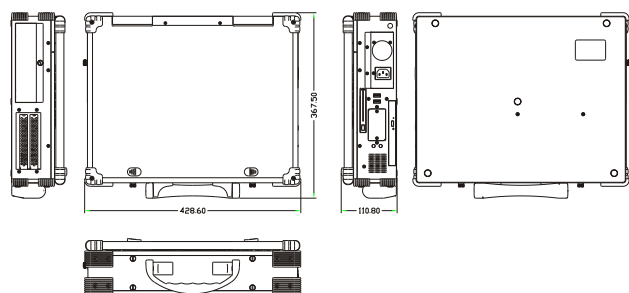

ARL970

Multi-Slot Portable Computer

Specification

Model No	ARL970
Construction	Rugged Aluminum Construction
CPU	Intel Core i5-2510E, 3M Cache, 2.50GHz Processors Option: Intel Core i7-2710QE, 6M Cache, 2.10GHz
Chipset	Intel Qm77 Express Chipset
Slot	1x PCI-E (x16), 1x PCI-E (x1) full-length slots Option: 2 PCI full-length slots
Display	17.3" LCD with LED backlight, 1920x 1080 resolution Anti-reflection tempered strengthen glass
Memory	2x 4GB RAM
HDD	1x 500GB 2.5" HDD, 1x 2.5" removable SATA Option: 2.5", 240GB SSD
CDROM	1x Slim DVD-RW
Interfaces	2x DB9 for COM1, COM2, DVI-D + DVI-I, DP 2x Gbit LAN RJ-45, RCA Jack 3x1 for HD audio 2x USB 3.0, 4x USB 2.0 connector
Audio	Intel® Qm77 built-in high definition audio controller With Realtek ALC892 for 7.1 CH audio
LAN	Intel 82579LM Gigabit LAN PHY Intel 82583V Gigabit LAN
Speaker	Built-in amplified 2x 3W speakers
KB/MS	Multi-language industrial keyboard with touchpad
Power Supply	400W, 100~240VAC, Auto switch
Dimension	428.6x 110.7x 367.5 mm (Wx Hx D)
Weight	6.8 kgs
Carrying Case	Padded carrying case with wheels

Environmental Factors

	Operating	Non-Operating
Temperature	0°C~50°C	-20°C~60°C
Relative Humidity	10%~90%	10%~95%
Approval	CE, FCC, RoHS	

Features

- All-in-one design rugged portable computer
- Compact Size Lightweight Design
- Built-in 17.3" LCD with LED backlight, 1920x 1080
- Intel QM77 (Gen3), Intel core i7/ i5 Processors
- 400W, 100~240 VAC, Auto Switch
- Intel Core i5-2510E (2.50 GHz) Processors
- Option: Intel Core i7-2710QE (2.10 GHz) Processors
- Industrial Keyboard multi-language with touchpad
- 1x PCI-E (x16), 1x PCI-E (x1) full-length slots
- Option: 2 PCI full-length slots
- Built-in 500GB, 1x 2.5" removable SATA
- Dual Gigabit Ethernet, 2x COM Port
- Carrying case to manage portable PC with ease