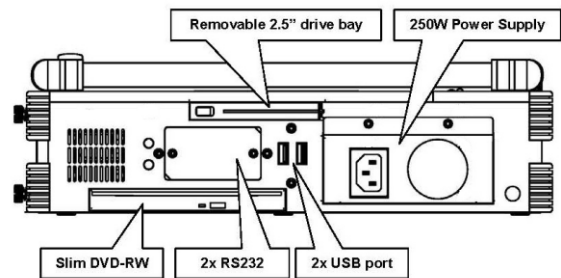

1PCI-E (x16) , 1PCI-E(x1) full size expansion slots

2PCI full size expansion slots

Specification

Model No	ARL970
Construction	Rugged Aluminum Construction
CPU	Intel Core i5-2510E, 3M Cache, 2.50GHz Processors Option: Intel Core i7-2710QE, 6M Cache, 2.10GHz
Chipset	Intel Qm77 Express Chipset
Slot	1x PCI-E (x16), 1x PCI-E (x1) full-length slots Option: 2 PCI full-length slots
Display	17.3" LCD with LED backlight, 1920x 1080 resolution Anti-reflection tempered strengthen glass
Memory	2x 4GB RAM
HDD	1x 500GB 2.5" HDD, 1x 2.5" removable SATA Option: 2.5", 240GB SSD
CDROM	1x Slim DVD-RW
Interfaces	2x DB9 for COM1, COM2, DVI-D + DVI-I, DP 2x Gbit LAN RJ-45, RCA Jack 3x1 for HD audio 2x USB 3.0, 4x USB 2.0 connector
Audio	Intel® Qm77 built-in high definition audio controller With Realtek ALC892 for 7.1 CH audio
LAN	Intel 82579LM Gigabit LAN PHY Intel 82583V Gigabit LAN
Speaker	Built-in amplified 2x 3W speakers
KB/MS	Multi-language industrial keyboard with touchpad
Power Supply	400W, 100~240VAC, Auto switch
Dimension	428.6x 110.8x 367.5 mm (Wx Hx D)
Weight	6.8 kgs
Carrying Case	Padded carrying case with wheels

Ordering Information

ARL970-17WUSA

17.3" LCD, 1920x 1080, i5-2510E CPU, 2x 4G RAM, 500G HDD, 1PCI-E (x16), 1PCI-E (x1), DVD-RW, 400W PSU, carry case

ARL970-17WUSB

17.3" LCD, 1920x 1080, i5-2510E CPU, 2x 4G RAM, 500G HDD, 2PCI slots, DVD-RW, 400W PSU, carry case