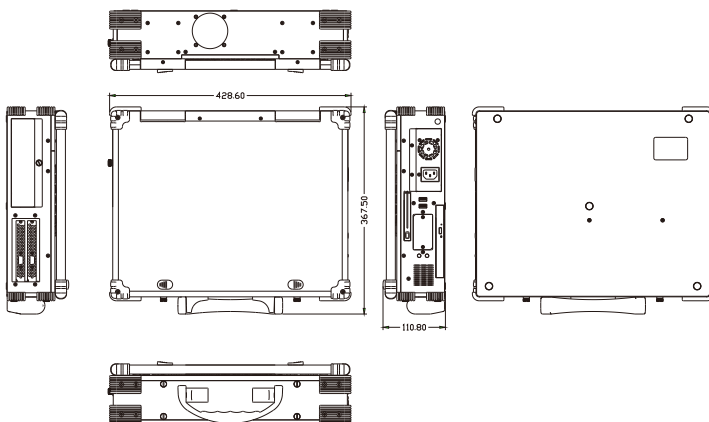

Specification

Model No	ARL970
Construction	Rugged Aluminum Construction
CPU	Intel Core i5-2510E, 3M Cache, 2.50GHz Processors Option: Intel Core i7-2710QE, 6M Cache, 2.10GHz
Chipset	Intel Qm77 Express Chipset
Slot	1x PCI-E (x16), 1x PCI-E (x1) full-length slots Option: 2 PCI full-length slots
Display	17.3" LCD with LED backlight, 1920x 1080 resolution Anti-reflection tempered strengthen glass
Memory	2x 4GB RAM
HDD	1x 500GB 2.5" HDD, 1x 2.5" removable SATA Option: 2.5", 240GB SSD
CDROM	1x Slim DVD-RW
Interfaces	2x DB9 for COM1, COM2, DVI-D + DVI-I, DP 2x Gbit LAN RJ-45, RCA Jack 3x1 for HD audio 2x USB 3.0, 4x USB 2.0 connector
Audio	Intel® Qm77 built-in high definition audio controller With Realtek ALC892 for 7.1 CH audio
LAN	Intel 82579LM Gigabit LAN PHY Intel 82583V Gigabit LAN
Speaker	Built-in amplified 2x 3W speakers
KB/MS	Multi-language industrial keyboard with touchpad
Power Supply	400W, 100~240VAC, Auto switch
Dimension	428.6x 110.8x 367.5 mm (Wx Hx D)
Weight	6.8 kgs
Carrying Case	Padded carrying case with wheels

Environmental Factors

	Operating	Non-Operating
Temperature	0°C~50°C	-20°C~60°C
Relative Humidity	10%~90%	10%~95%
Approval	CE, FCC, RoHS	

Features

- All-in-one design rugged portable computer
- Compact Size Lightweight Design
- Built-in 17.3" LCD with LED backlight , 1920x 1080
- Intel QM77 (Gen3), Intel core i7/ i5 Processors
- 400W, 100~240 VAC, Auto Switch
- Intel Core i5-2510E (2.50 GHz) Processors
  Option: Intel Core i7-2710QE (2.10 GHz) Processors
- Industrial Keyboard multi-language with touchpad
- 1x PCI-E (x16), 1x PCI-E (x1) full-length slots
  Option: 2 PCI full-length slots
- Built-in 500GB, 1x 2.5" removable SATA
- Dual Gigabit Ethernet, 2x COM Port
- Carrying case to manage portable PC with ease

Ordering Information