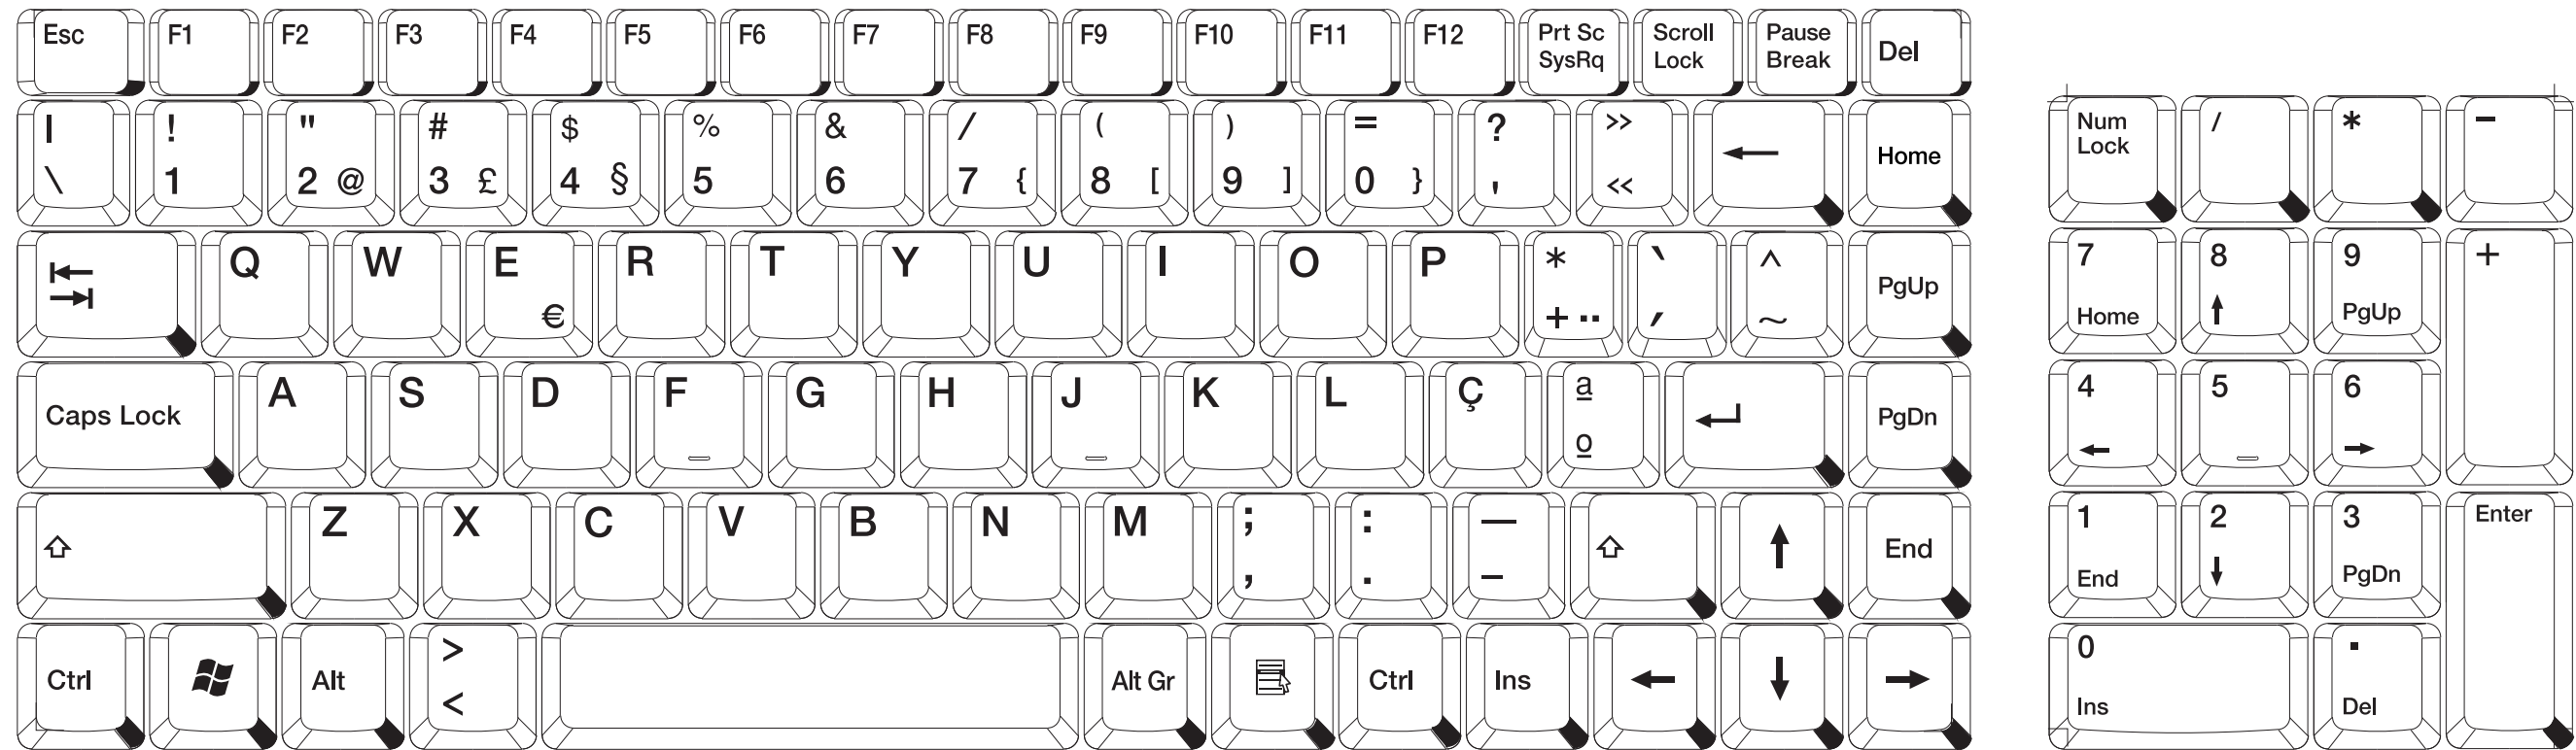

PORTUGUESE (PT) Keyboard layout (104 keys)

Keycap color A017(LIGHT COLOR)
A018(DARK COLOR)

A.All printing are white on keycap

B.Text style is Helveticaneue-Medium