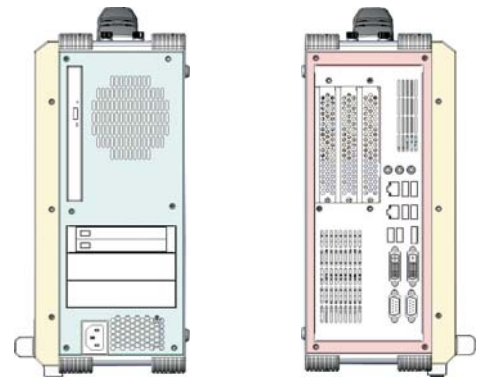

ARP992

Multi-Slot Portable Computer

Specification

Model No	ARP992
Construction	Rugged Aluminum Construction with rubber corners
CPU	Intel Core i5-7440EQ, 2.9GHz Processors Option: Intel Core i7-7820EQ, 3.0GHz
Chipset	Intel® 7th Gen. Core™ i5 /i7 CPU with Intel® Cm238
Slot	2x PCI, 1PCI-E (x16) expansion slots, 1x M.2 (M2280) Option: 3x PCI-E (x16, x1, x1) slots, 1x M.2 (M2280) Option: 3x PCI expansion slots, 1x M.2 (M2280)
Display	17.3", 1920x 1080 resolution LCD display
Memory	2x 8GB DDR4 RAM
HDD	1x SSD 240GB Support 2x 2.5" removable SATA
CDROM	1x Slim DVD-RW
Interfaces	2x DB9 for COM1, COM2, DVI-D, HDMI, DP 2x Gbit LAN RJ-45, RCA Jack 3x1 for HD audio 6x USB 3.0 connectors
Audio	Intel® CM238 built-in high definition audio controller With Realtek ALC892 codec
LAN	Intel® I219LM GbE LAN Intel® I211AT PCIe GbE LAN
Speaker	Built-in amplified 2x 3W speakers
KB/MS	Multi-language industrial keyboard with touchpad
Power Supply	250W, 100~240 VAC, Auto switch
Dimension	418x 352x 166 mm (Wx Hx D)
Weight	7.6 kgs
Carrying Case	Padded carrying case with wheels

Environmental Factors

	Operating	Non-Operating
Temperature	0°C~50°C	-20°C~60°C
Relative Humidity	10%~90%	10%~95%
Approval	CE, FCC, RoHS	

Features

- All-in-one design rugged portable computer
- Compact Size Lightweight Design
- Built-in 17.3" 1920x 1080 LCD display
- Intel Core i5-7440EQ (2.90 GHz) Processors
Option: Intel Core i7-7820EQ, 3.0 Ghz Processors
- 250W, 100~240VAC Power Supply
- Industrial Keyboard multi-language with touchpad
- 2PCI, 1PCI-E (x16) expansion slots, 1x M.2 (M2280)
Option: 3PCI-E (x16, x1, x1) slot, 1x M.2 (M2280)
Option: 3PCI expansion slots, 1x M.2 (M2280)
- Built-in SSD 240GB, Support 2x 2.5" removable HDD
- Dual Gigabit Ethernet, 2x COM Port
- Carrying case to manage portable PC with ease