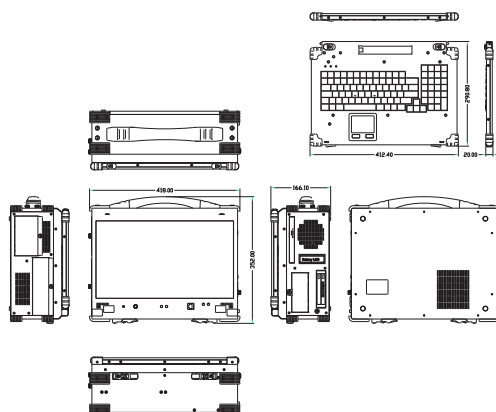

# Multi-Slot Portable Computer

## Specification

Model No	ARP992-B
Construction	Rugged Aluminum Construction with rubber corners
CPU	Intel Core i5-7440EQ, 2.9GHz Processors Option: Intel Core i7-7820EQ, 3.0GHz
Chipset	Intel® 7th Gen. Core™ i5 /i7 CPU with Intel® Cm238
Slot	2x PCI, 1PCI-E (x16) slots, 1x M.2 (M2280) Option: 3x PCI-E (x16, x1, x1) slots, 1x M.2 (M2280) Option: 3x PCI expansion slots, 1x M.2 (M2280)
Display	17.3", 1920x 1080 resolution LCD display
Memory	2x 8GB DDR4 RAM
HDD	1x SSD 240GB Support 2x 2.5" removable SATA
CDROM	1x Slim DVD-RW
Interfaces	2x DB9 for COM1, COM2, DVI-D, HDMI, DP 2x Gbit LAN RJ-45, RCA Jack 3x1 for HD audio 6x USB 3.0 connectors
Audio	Intel® CM238 built-in high definition audio controller With Realtek ALC892 codec
LAN	Intel® I219LM GbE LAN Intel® I211AT PCIe GbE LAN
Speaker	Built-in amplified 2x 3W speakers
KB/MS	Multi-language industrial keyboard with touchpad
Power Supply	2x 95W Li-ION battery pack (Hot-Swappable) Up to 4 hours battery life 100W, 90~264VAC adapter
Dimension	418x 352x 166 mm (Wx Hx D)
Weight	7.6 kgs
Carrying Case	Padded carrying case with wheels

## Features

- All-in-one design rugged portable computer
- Compact Size Lightweight Design
- Built-in 17.3" 1920x 1080 LCD display
- Intel Core i5-7440EQ (2.90 GHz) Processors  
Option: Intel Core i7-7820EQ, 3.0 Ghz Processors
- 2x 95W Li-ion battery packs, 100W AC adapter  
Up to 4 hours battery life
- Industrial Keyboard multi-language with touchpad
- 2 PCI, 1PCI-E (x16) expansion slots, 1x M.2 (M2280)  
Option: 3x PCI-E (x16, x1, x1) slot, 1x M.2 (M2280)  
Option: 3 PCI expansion slots, 1x M.2 (M2280)
- Built-in SSD 240GB, Support 2x 2.5" removable HDD
- Dual Gigabit Ethernet, 2x COM Port
- Carrying case to manage portable PC with ease