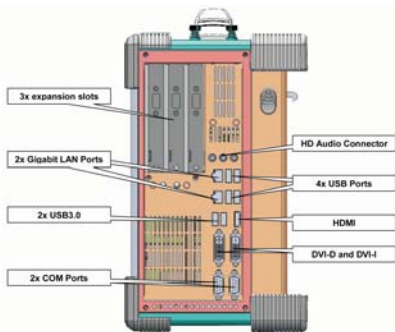

ARP956-B

15" LCD, CORE I5, I7 PROCESSOR
RUGGED MULTI-SLOT PORTABLE BATTERY COMPUTER

Features

- All-in-one design rugged portable computer
- Compact Size Lightweight Design
- Built-in 15" LCD display with tempered glass
- 2x 95W Li-ion battery packs, 100W adapter
Up to 4 hours battery life
- Intel Core i5-2510E or i7-2710QE Processors
- Industrial Keyboard multi-language with touchpad
- 3x PCI-E (x8) full-length expansion slots
Option 3x PCI-X, or 2PCI, 1PCI-E (x16) slots
- Built-in 500GB, Support 2x 2.5" removable HDD
- Dual Gigabit Ethernet, 2x COM Port
- Carrying case to manage portable PC with ease

ARP956-B15USC
15" LCD, i5-2510E CPU, 2x 2G RAM, 2PCI, 1PCI-E (x16) slots,
500G HDD, DVD-RW, Battery Packs, Carrying case

Note: Keyboard layout: CH, FR, GR, KR, RU, SP, UK, US

Specification

Model No	ARP956-B
Construction	Rugged Aluminum Construction with rubber corners
CPU	Intel Core i5-2510E, 3M Cache, 2.50GHz Processors Option: Intel Core i7-2710QE, 6M Cache, 2.10GHz
Chipset	Intel QM67 Express Chipset
Slot	3x PCI-E (x8) full-length expansion slots Option: 3x PCI-X full-length expansion slots Option: 2PCI, 1PCI-E (x16) full-length expansion slots
Display	15" LCD display, 1024x 768, 16.2M, MTBF: 50,000 hrs 250 nits, Anti-reflection tempered strengthen glass
Memory	2x 2GB RAM (Up to 8GB Max)
HDD	1x 500GB 2.5", 7200 rpm SATA HDD Support 2x 2.5" Hot-Swappable SATA
CDROM	1x Slim DVD-RW
Interfaces	2x DB9 for COM1, COM2, DVI-D + DVI-I, HDMI 2x Gbit LAN RJ-45, RCA Jack 3x1 for HD audio 2x USB 3.0, 4x USB 2.0 connector
Audio	Intel® QM67 built-in high definition audio controller With Realtek ALC892 for 7.1 CH audio
LAN	Intel 82579V Gigabit LAN PHY Intel 82583V PCI-E Gigabit LAN
Speaker	Built-in amplified 2x 3W speakers
KB/MS	87-key industrial keyboard with touchpad
PSU	2x 95W Li-ION battery Pack (Hot-Swappable) Up to 4 hours battery life 100W, 90~264VAC Adapter
Dimension	412x 305x 184 mm (Wx Hx D)
Weight	9 kgs
Carrying Case	Padded carrying case with wheels