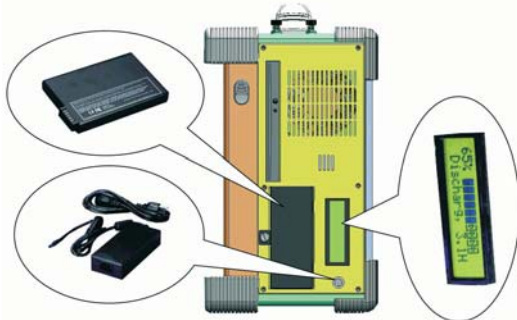

ARP956-B

15" LCD, CORE I5, I7 PROCESSOR
RUGGED MULTI-SLOT PORTABLE BATTERY COMPUTER

Features

- All-in-one design rugged portable computer
- Compact Size Lightweight Design
- Built-in 15" LCD display with tempered glass
- 2x 95W Li-ion battery packs, 100W adapter
Up to 4 hours battery life
- Intel Core i5-2510E or i7-2710QE Processors
- Industrial Keyboard multi-language with touchpad
- 3x PCI-E (x8) full-length expansion slots
Option 3x PCI-X, or 2PCI, 1PCI-E (x16) slots
- Built-in 500GB, Support 2x 2.5" removable HDD
- Dual Gigabit Ethernet, 2x COM Port
- Carrying case to manage portable PC with ease

ARP956-B15USC
15" LCD, i5-2510E CPU, 2x 2G RAM, 2PCI, 1PCI-E (x16) slots,
500G HDD, DVD-RW, Battery Packs, Carrying case

Note: Keyboard layout: CH, FR, GR, KR, RU, SP, UK, US

Specification

Model No	ARP956-B
Construction	Rugged Aluminum Construction with rubber corners
CPU	Intel Core i5-2510E, 3M Cache, 2.50GHz Processors Option: Intel Core i7-2710QE, 6M Cache, 2.10GHz
Chipset	Intel QM67 Express Chipset
Slot	3x PCI-E (x8) full-length expansion slots Option: 3x PCI-X full-length expansion slots Option: 2PCI, 1PCI-E (x16) full-length expansion slots
Display	15" LCD display, 1024x 768, 16.2M, MTBF: 50,000 hrs 250 nits, Anti-reflection tempered strengthen glass
Memory	2x 2GB RAM (Up to 8GB Max)
HDD	1x 500GB 2.5", 7200 rpm SATA HDD Support 2x 2.5" Hot-Swappable SATA
CDROM	1x Slim DVD-RW
Interfaces	2x DB9 for COM1, COM2, DVI-D + DVI-I, HDMI 2x Gbit LAN RJ-45, RCA Jack 3x1 for HD audio 2x USB 3.0, 4x USB 2.0 connector
Audio	Intel® QM67 built-in high definition audio controller With Realtek ALC892 for 7.1 CH audio
LAN	Intel 82579V Gigabit LAN PHY Intel 82583V PCI-E Gigabit LAN
Speaker	Built-in amplified 2x 3W speakers
KB/MS	87-key industrial keyboard with touchpad
PSU	2x 95W Li-ION battery Pack (Hot-Swappable) Up to 4 hours battery life 100W, 90~264VAC Adapter
Dimension	412x 305x 184 mm (Wx Hx D)
Weight	9 kgs
Carrying Case	Padded carrying case with wheels