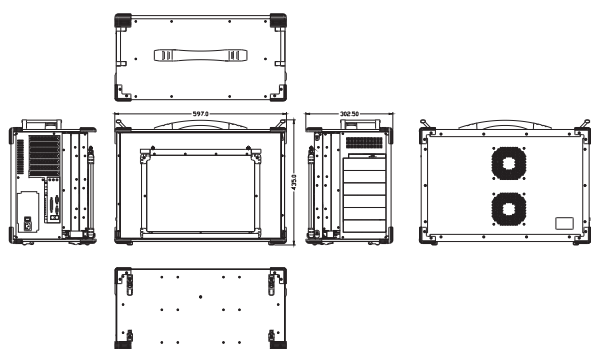

Specification

| Model No | ARP893 |
|--------------|--|
| Construction | Rugged Aluminum Construction with rubber corners |
| Motherboard | Support EATX motherboard |
| Slot | Offer 7 full-length expansion slots |
| Display | 3x 23.8" LCD display, 1920x 1080 resolution Option: 3x 23.8" LCD display, 3840x 2160 resolution |
| Drive bay | 6x 5.25", slim DVD-RW |
| VGA | AD conversion board 2DP, 1HDMI outputs for 3 screens |
| KB/MS | Multi-language industrial keyboard with touchpad |
| Power Supply | PS2 750W, 100~240VAC, Auto switch |
| Speaker | Built-in amplified 2x 3W speakers |
| Dimension | 597x 435x 302.5 mm (Wx Hx D) |
| Weight | 25.5 kgs |
| Trolley Case | Padded trolley case with wheels |

Features

- All-in-one design multi-screen portable solution
- Built-in 3x 23.8" LCD display, 1920x 1080 resolution
Option: 3x 23.8" LCD display, 3840x 2160 resolution
- Support EATX motherboard
- Offer 7 full length slots expansion capability
- Open an application on each display or span one across 3-screens
- Experience surround gaming by expanding supported 3D games
- PS2 750W power supply, 100~240VAC
- Offer 6x 5.25" drive bay, 1 slim DVD-RW
- Industrial Keyboard multi-language with touchpad
- Large handle provide convenience transportation of the portable with comfort and ease
- Trolley case to manage portable PC with ease

Ordering Information

ARP893-23WUSP

3x 23.8" LCD, 1920x 1080, 7 slots for EATX MB, 6x 5.25", slim DVD-RW, 750W PSU, 2DP, 1HDMI, trolley case

ARP893-23UUSP

3x 23.8" LCD, 3840x 2160, 7 slots for EATX MB, 6x 5.25", slim DVD-RW, 750W PSU, 3DP, trolley case