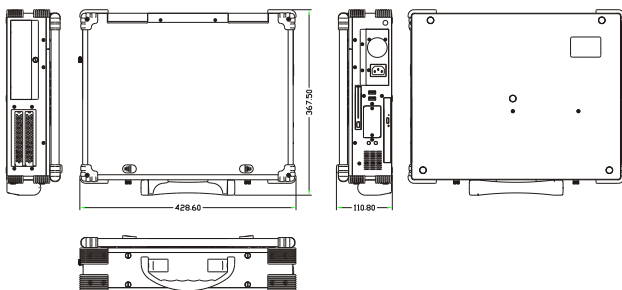

ARL970

Multi-Slot Portable Computer

Specification

Model No	ARL970
Construction	Rugged Aluminum Construction
CPU	Intel Core i5-2510E, 3M Cache, 2.50GHz Processors Option: Intel Core i7-2710QE, 6M Cache, 2.10GHz
Chipset	Intel Qm77 Express Chipset
Slot	1x PCI-E (x16), 1x PCI-E (x1) full-length slots Option: 2 PCI full-length slots
Display	17.3" LCD with LED backlight, 1920x 1080 resolution Anti-reflection tempered strengthen glass Option: 17.3" LCD, 1600x 900 resolution
Memory	2x 4GB RAM
HDD	1x 500GB 2.5" HDD, 1x 2.5" removable SATA Option: 2.5", 240GB SSD
CDROM	1x Slim DVD-RW
Interfaces	2x DB9 for COM1, COM2, DVI-D + DVI-I, DP 2x Gbit LAN RJ-45, RCA Jack 3x1 for HD audio 2x USB 3.0, 4x USB 2.0 connector
Audio	Intel® Qm77 built-in high definition audio controller With Realtek ALC892 for 7.1 CH audio
LAN	Intel 82579LM Gigabit LAN PHY Intel 82583V Gigabit LAN
Speaker	Built-in amplified 2x 3W speakers
KB/MS	Multi-language industrial keyboard with touchpad
Power Supply	250W, 100~240VAC, Auto switch
Dimension	428.6x 110.7x 367.5 mm (Wx Hx D)
Weight	6.8 kgs
Carrying Case	Padded carrying case with wheels

Environmental Factors

	Operating	Non-Operating
Temperature	0°C~50°C	-20°C~60°C
Relative Humidity	10%~90%	10%~95%
Approval	CE, FCC, RoHS	

Features