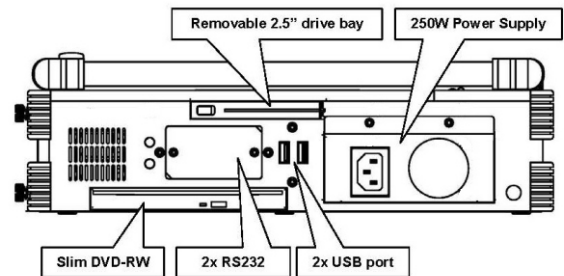

## Specification

Model No	ARL970
Construction	Rugged Aluminum Construction
CPU	Intel Core i5-2510E, 3M Cache, 2.50GHz Processors Option: Intel Core i7-2710QE, 6M Cache, 2.10GHz
Chipset	Intel Qm77 Express Chipset
Slot	1x PCI-E (x16), 1x PCI-E (x1) full-length slots Option: 2 PCI full-length slots
Display	17.3" LCD with LED backlight, 1920x 1080 resolution Anti-reflection tempered strengthen glass Option: 17.3" LCD, 1600x 900 resolution
Memory	2x 4GB RAM
HDD	1x 500GB 2.5" HDD, 1x 2.5" removable SATA Option: 2.5", 240GB SSD
CDROM	1x Slim DVD-RW
Interfaces	2x DB9 for COM1, COM2, DVI-D + DVI-I, DP 2x Gbit LAN RJ-45, RCA Jack 3x1 for HD audio 2x USB 3.0, 4x USB 2.0 connector
Audio	Intel® Qm77 built-in high definition audio controller With Realtek ALC892 for 7.1 CH audio
LAN	Intel 82579LM Gigabit LAN PHY Intel 82583V Gigabit LAN
Speaker	Built-in amplified 2x 3W speakers
KB/MS	Multi-language industrial keyboard with touchpad
Power Supply	250W, 100~240VAC, Auto switch
Dimension	428.6x 110.7x 367.5 mm (Wx Hx D)
Weight	6.8 kgs
Carrying Case	Padded carrying case with wheels

## Features

- All-in-one design rugged portable computer
- Compact Size Lightweight Design
- Built-in 17.3" LCD with LED backlight , 1920x 1080
- Option: 17.3" LCD , 1600x 900 resolution
- Intel QM77 (Gen3), Intel core i7/ i5 Processors
- 250W, 100~240 VAC, Auto Switch
- Intel Core i5-2510E (2.50 GHz) Processors
- Option: Intel Core i7-2710QE (2.10 GHz) Processors
- Industrial Keyboard multi-language with touchpad
- PCI-E (x16), PCI-E (x1) or 2 PCI expansion slots
- Built-in 500GB, 1x 2.5" removable SATA
- Dual Gigabit Ethernet, 2x COM Port
- Carrying case to manage portable PC with ease

### ARL970-17WUSA

17.3" LCD, 1920x 1080, i5-2510E CPU, 2x 4G RAM, 500G HDD, 1PCI-E (x16), 1PCI-E (x1), DVD-RW, 250W PSU, carry case

### ARL970-17WUSB

17.3" LCD, 1920x 1080, i5-2510E CPU, 2x 4G RAM, 500G HDD, 2PCI slots, DVD-RW, 250W PSU, carry case